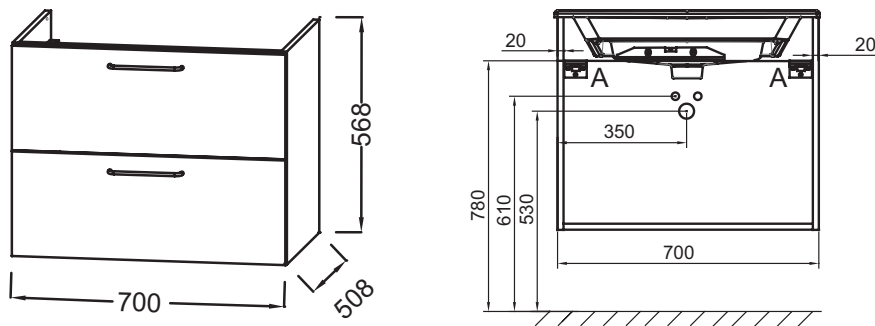

EB2521-R9

Collection: ODÉON RIVE GAUCHE

Finish*:

Main features:

Features

- DIMENSIONS: 70 x 50.80 x 56.80 cm
- MATERIAL: Lacquer or melamine
- NORMS AND REGULATION: NF
- VERSION: Black handle
- INSIDE FINISH: Gris
- ADDITIONAL INFORMATION: tap, vanity top/basin and fixings set not included
- WEIGHT: 31 kg
- INSTALLATION TYPE: Wall-hung
- STORAGE TYPE: Drawer
- HANDLE : Attached wire handle
- FIXING: Installer selects fixings set according to wall support

Technical drawing

Product Specification: Base unit for vanity top 70 cm, 2 drawers, black wire handles.. EB2521-R9. Collection: ODÉON RIVE GAUCHE. DIMENSIONS: 70 x 50.80 x 56.80 cm. WEIGHT: 31 kg. MATERIAL: Lacquer or melamine. INSTALLATION TYPE: Wall-hung. NORMS AND REGULATION: NF. STORAGE TYPE: Drawer. VERSION: Black handle. HANDLE : Attached wire handle. INSIDE FINISH: Gris. FIXING: Installer selects fixings set according to wall support. ADDITIONAL INFORMATION: tap, vanity top/basin and fixings set not included.