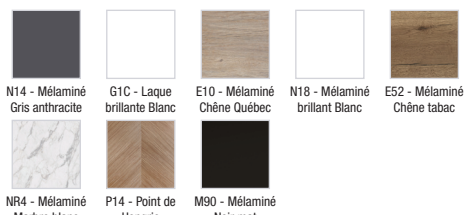

EB2521-R9

Collection: ODÉON RIVE GAUCHE

Finish*:

Main features:

Features

- DIMENSIONS: 70 x 50.80 x 56.80 cm
- MATERIAL: Lacquer or melamine
- NORMS AND REGULATION: NF
- VERSION: Black handle
- INSIDE FINISH: Gris
- ADDITIONAL INFORMATION: tap, vanity top/basin and fixings set not included
- WEIGHT: 31 kg
- INSTALLATION TYPE: Wall-hung
- STORAGE TYPE: Drawer
- HANDLE : Attached wire handle
- FIXING: Installer selects fixings set according to wall support

Technical drawing

Product Specification: Base unit for vanity top 70 cm, 2 drawers, black wire handles.. EB2521-R9. Collection: ODÉON RIVE GAUCHE. DIMENSIONS: 70 x 50.80 x 56.80 cm. WEIGHT: 31 kg. MATERIAL: Lacquer or melamine. INSTALLATION TYPE: Wall-hung. NORMS AND REGULATION: NF. STORAGE TYPE: Drawer. VERSION: Black handle. HANDLE : Attached wire handle. INSIDE FINISH: Gris. FIXING: Installer selects fixings set according to wall support. ADDITIONAL INFORMATION: tap, vanity top/basin and fixings set not included.