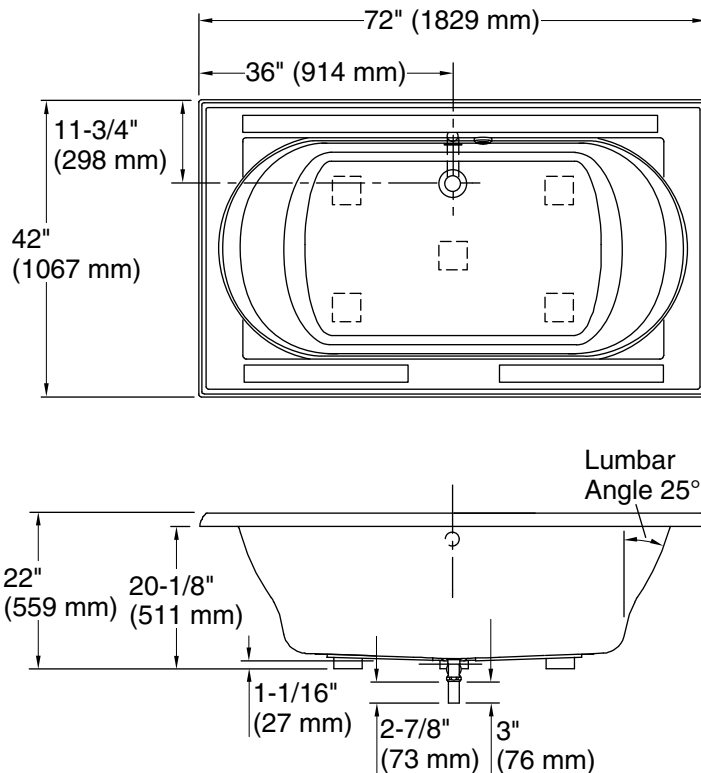

No change in measurements if connected with drain illustrated. (K-7161-AF)

Recommended Faucet Location

Access Panel
20" (508 mm) L x
15" (381 mm) H Min

Required Electrical Service

One circuit required, protected with Class A Ground-Fault Circuit-Interrupter (GFCI). Outside North America, this device may be known as a Residual Current Device (RCD).

Heated Surface: 120 V, 15 A

Technical Information

All product dimensions are nominal.

Installation:	Drop-in
Drain location:	Center
Basin area, bottom:	48" x 27" (1219 mm x 686 mm)
Basin area, top:	60" x 30" (1524 mm x 762 mm)
Weight:	86 lbs (39 kg)
Minimum floor load:	43 lbs/ft² (209.9 kg/m²)
Water depth:	16" (406 mm)
Water capacity:	94 gal (355.8 L)
Cutout:	Drop-in, 70-1/2" x 40-1/2" (1791 mm x 1029 mm)
Electrical component rating:	Heated Surface: 120 V, 0.5 A, 60 Hz, 65 W

Notes

Measure your actual product for rough-in details. Install this product according to the installation instructions.

The hot water supply should be 70% of the capacity of the bath or greater. Installations will vary.

This bath is designed for drop-in installation only. It is not suited for use in a three wall alcove with an overhead shower.

If installing a rim-mount faucet, make sure there is no interference above or below the deck before drilling any holes.