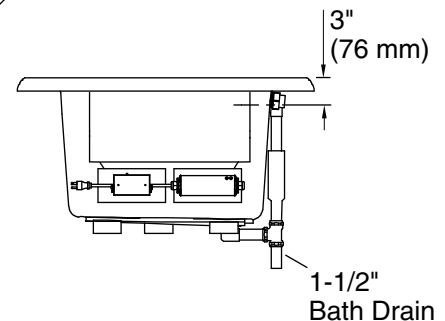

 Recommended Faucet Location

Access Panel  
20" (508 mm) L x  
15" (381 mm) H Min

### Technical Information

All product dimensions are nominal.

Installation:	Drop-in
Drain location:	Center
Basin area, bottom:	48" x 27" (1219 mm x 686 mm)
Basin area, top:	60" x 30" (1524 mm x 762 mm)
Weight:	86 lbs (39 kg)
Minimum floor load:	43 lbs/ft <sup>2</sup> (209.9 kg/m <sup>2</sup> )
Water depth:	16" (406 mm)
Water capacity:	94 gal (355.8 L)
Cutout:	Drop-in, 70-1/2" x 40-1/2" (1791 mm x 1029 mm)
Electrical component rating:	Heated Surface: 120 V, 0.5 A, 60 Hz, 65 W