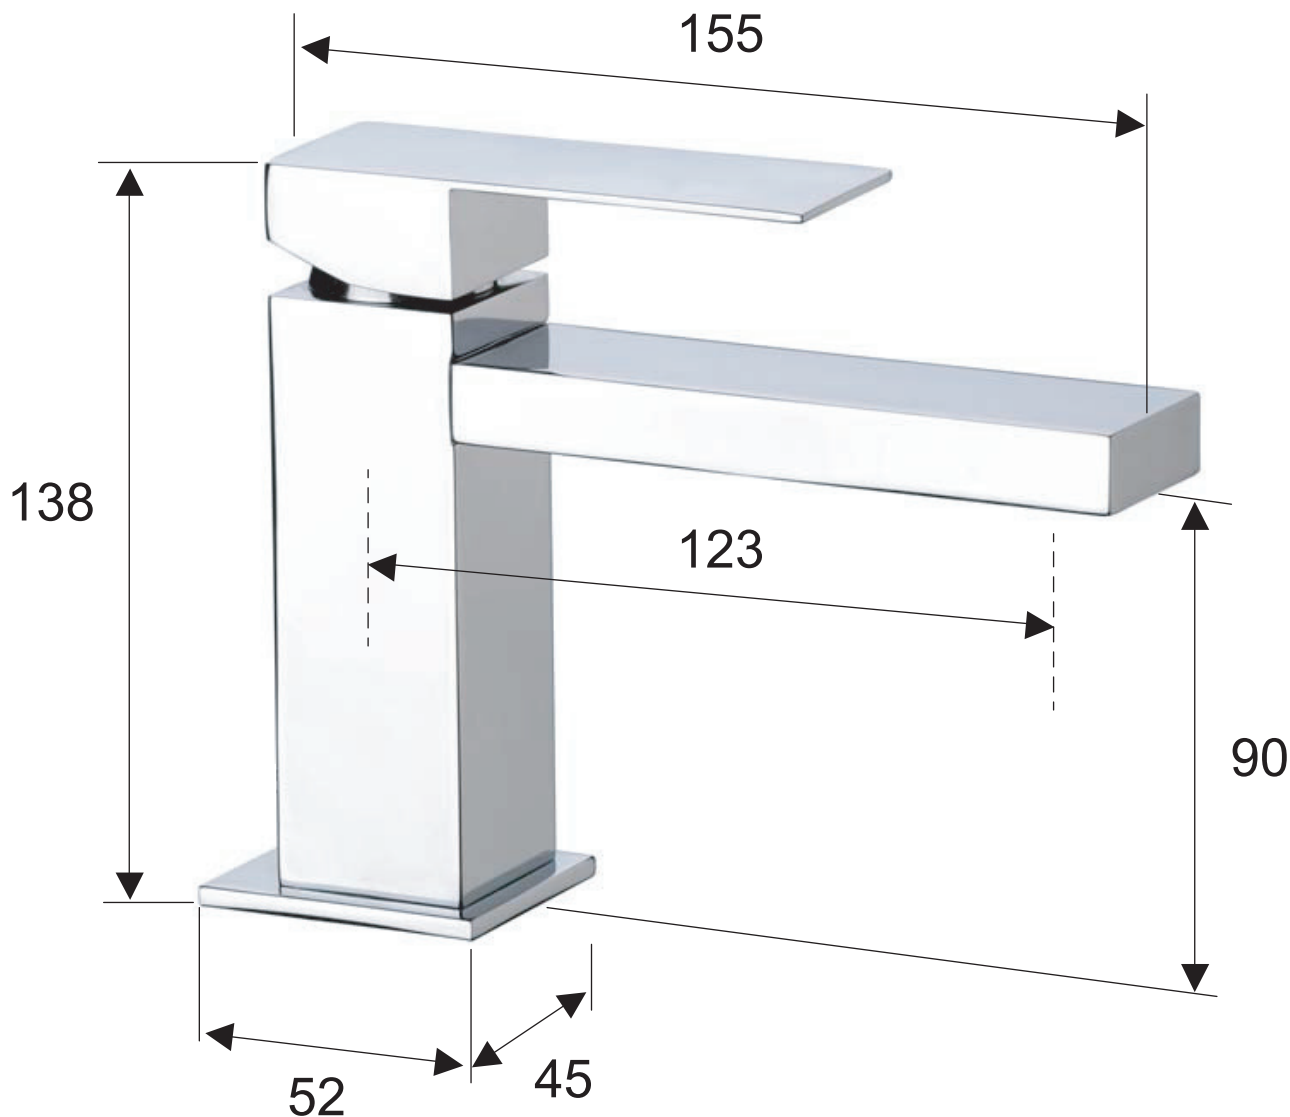

DANIEL

SCHEDA TECNICA TECHNICAL FEATURES

ART. COD.

SK606

MATERIALI / MATERIALS

OTTONE CROMATO / CHROME PLATED BRASS

CROMATURA / CHROME PLATING

UNI EN 248