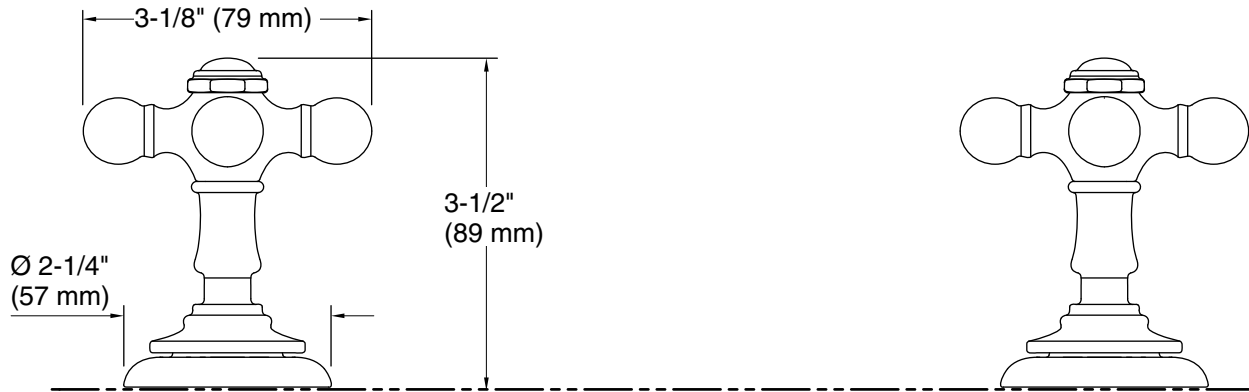

Features

- Two cross lever handles offer separate control of hot and cold water.
- Bath spout sold separately.
- Coordinates with other products in the Artifacts collection.

Material

- Premium metal construction for durability and reliability.
- KOHLER finishes resist corrosion and tarnishing.

Technical Information

All product dimensions are nominal.

Notes

Install this product according to the installation instructions.

IMPORTANT! Artifacts deck-mount handles are only compatible with the valve included with the Artifacts deck-mount faucets. Do not install to a K-300 bath valve.