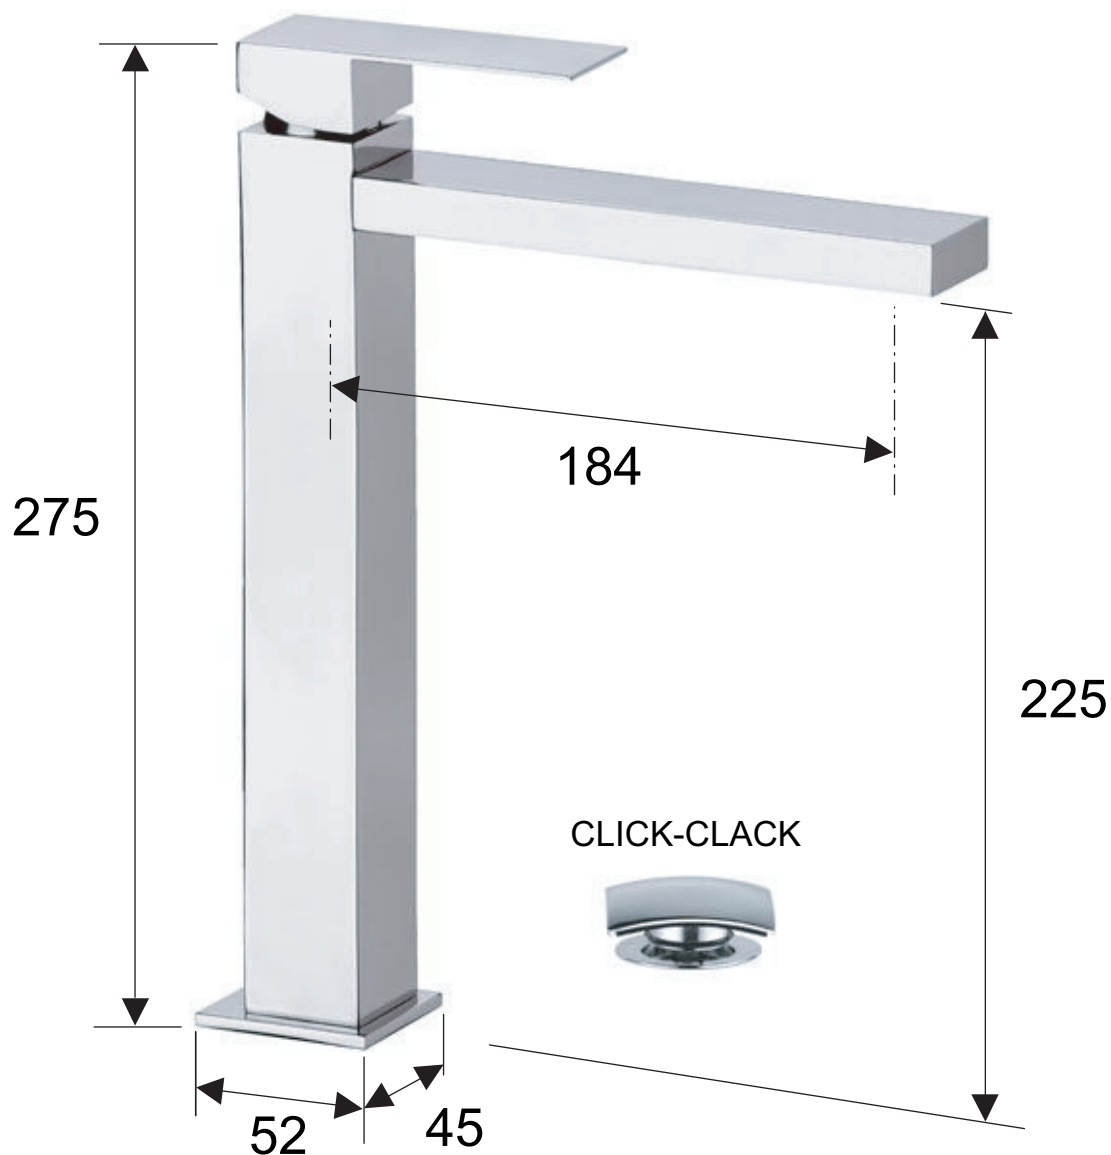

DANIEL

SCHEDA TECNICA TECHNICAL FEATURES

ART. COD.

SK607X

MATERIALI / MATERIALS

OTTONE CROMATO / CHROME PLATED BRASS

CROMATURA / CHROME PLATING

UNI EN 248