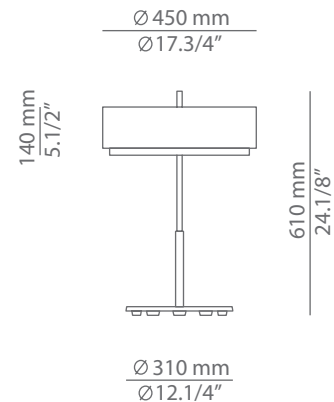

SPECIAL REQUIREMENTS

Custom finishes and versions

We offer custom plated or RAL finishes and shades.
Alternate lamping and sizes available for projects. Consult our offices.

Special instructions