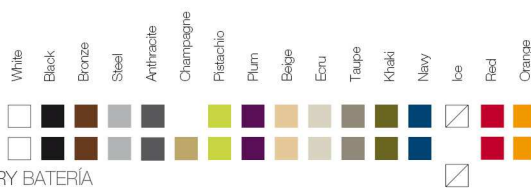

VASES Pot Ø65
VASES Maceta Ø65

FINISHES ACABADOS

COLOURS COLORES

BASIC, SELF-WATERING / AUTORRIEGO

LACQUERED / LACADO

LIGHT / LUZ, LED RGB, LED DMX, BATTERY BATERIA

Type plug available Tipo de plug disponible