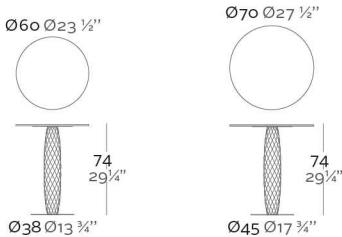

VASES Round Table
VASES Mesa Redonda

REFERENCE*

REFERENCIA*

47073

47073F

47074

47074F

ReferenceX, for example 0000A ReferenciaX, ejemplo 0000A.

* A: BASIC R: AUTORRIEGO F: LACADO W:LUZ L: LEDS B: FULL WHITE G: GLASS

FINISHES ACABADOS

COLOURS COLORES

BASIC