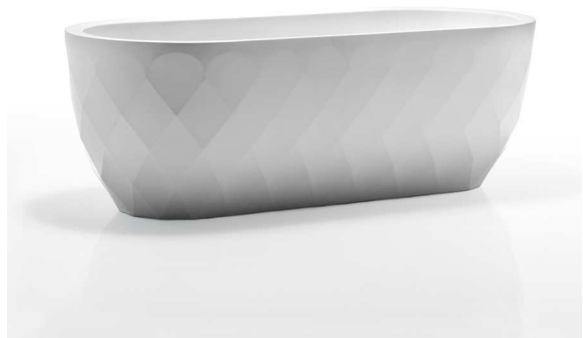

Продажа дизайнерской мебели,
света и аксессуаров
по всей России

8 (800) 500-70-36
hello@barcelonadesign.ru
www.barcelonadesign.ru

VASES JARDINERA

DESCRIPTION DESCRIPTION

Pot made in resin of polyethylene by rotational moulding. 100% Recyclable. Item suitable for indoor and outdoor use. Available with different finishes.

Macetero fabricado en resina de polietileno mediante moldeo rotacional con doble pared. 100% Reciclable. Apto para exterior e interior. Disponible en varios acabados.

WEIGHT PESO 15 Kg.

INCLUDE INCLUYE

Self watering system (except to Basic). Finished RGB LED: Colour changes of remote control.

Sistema de autorriego (menos en Basic). Acabado LED RGB: Mando a distancia para cambio de color de la luz.

OPTIONS OPCIONES

Finished Light: Possibility of transparent cable and switch only for indoor.

Acabado Luz: Posibilidad de cable transparente e interruptor solo para interior