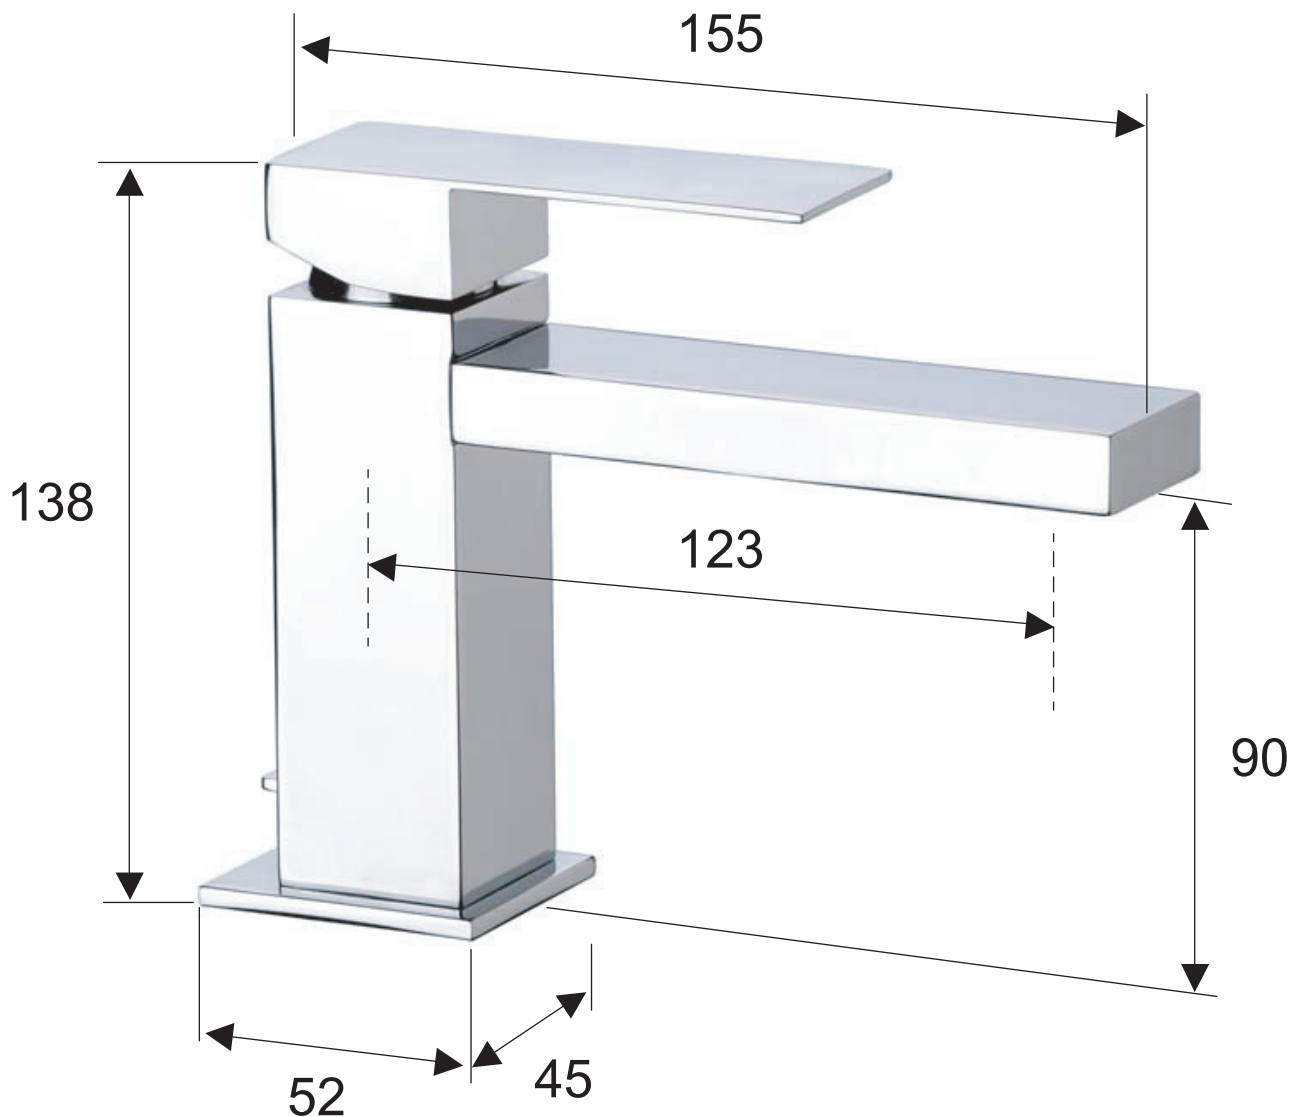

DANIEL

SCHEDA TECNICA TECHNICAL FEATURES

ART. COD.

SK605

MATERIALI / MATERIALS

OTTONE CROMATO / CHROME PLATED BRASS

CROMATURA / CHROME PLATING

UNI EN 248