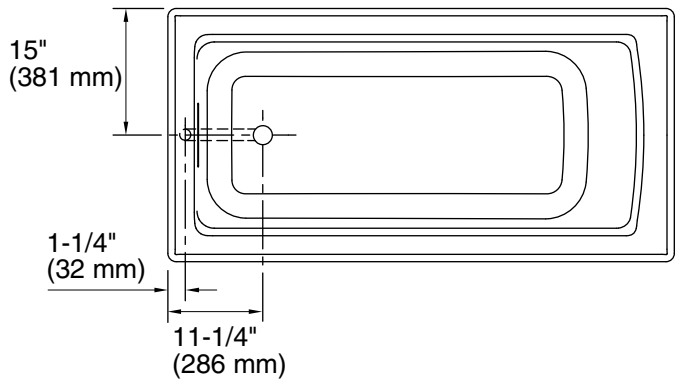

No change in measurements if connected with drain illustrated. (K-7272)

Technical Information

All product dimensions are nominal.

Installation:	Drop-in
Drain location:	End
Basin area, bottom:	45-1/8" x 19-11/16" (1146 mm x 500 mm)
Basin area, top:	52-1/8" x 22-1/16" (1324 mm x 560 mm)
Weight:	58 lbs (26.3 kg)
Minimum floor load:	45 lbs/ft ² (219.7 kg/m ²)
Water depth:	15-1/8" (384 mm)
Water capacity:	57 gal (215.8 L)
Cutout:	Drop-in, 58-1/2" x 28-1/2" (1486 mm x 724 mm)
Minimum flat for door:	2" (51 mm)