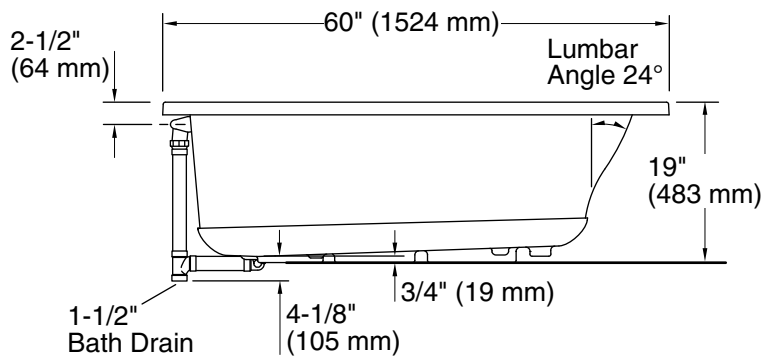

No change in measurements if connected with drain illustrated. (K-7272)

Technical Information

All product dimensions are nominal.

Installation:	Drop-in
Drain location:	End
Basin area, bottom:	45-1/8" x 19-11/16" (1146 mm x 500 mm)
Basin area, top:	52-1/8" x 22-1/16" (1324 mm x 560 mm)
Weight:	58 lbs (26.3 kg)
Minimum floor load:	45 lbs/ft ² (219.7 kg/m ²)
Water depth:	15-1/8" (384 mm)
Water capacity:	57 gal (215.8 L)
Cutout:	Drop-in, 58-1/2" x 28-1/2" (1486 mm x 724 mm)
Minimum flat for door:	2" (51 mm)