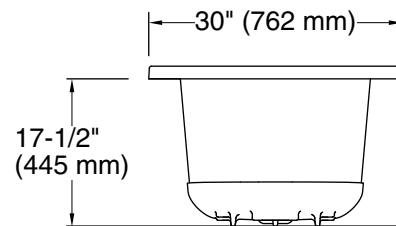

No change in measurements if connected with drain illustrated. (K-7272)

Technical Information

All product dimensions are nominal.

Installation:	Drop-in
Drain location:	End
Basin area, bottom:	45-1/8" x 19-11/16" (1146 mm x 500 mm)
Basin area, top:	52-1/8" x 22-1/16" (1324 mm x 560 mm)
Weight:	58 lbs (26.3 kg)
Minimum floor load:	45 lbs/ft ² (219.7 kg/m ²)
Water depth:	15-1/8" (384 mm)
Water capacity:	57 gal (215.8 L)
Cutout:	Drop-in, 58-1/2" x 28-1/2" (1486 mm x 724 mm)
Minimum flat for door:	2" (51 mm)

Notes

Measure your actual product for rough-in details.

Install this product according to the installation instructions.

The hot water supply should be 70% of the capacity of the bath or greater. Installations will vary.