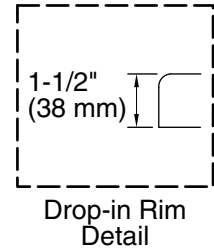

No change in measurements if connected with drain illustrated. (K-7272)

Technical Information

All product dimensions are nominal.

Installation:	Drop-in
Drain location:	End
Basin area, bottom:	45-1/8" x 19-11/16" (1146 mm x 500 mm)
Basin area, top:	52-1/8" x 22-1/16" (1324 mm x 560 mm)
Weight:	58 lbs (26.3 kg)
Minimum floor load:	45 lbs/ft ² (219.7 kg/m ²)
Water depth:	15-1/8" (384 mm)
Water capacity:	57 gal (215.8 L)
Cutout:	Drop-in, 58-1/2" x 28-1/2" (1486 mm x 724 mm)
Minimum flat for door:	2" (51 mm)