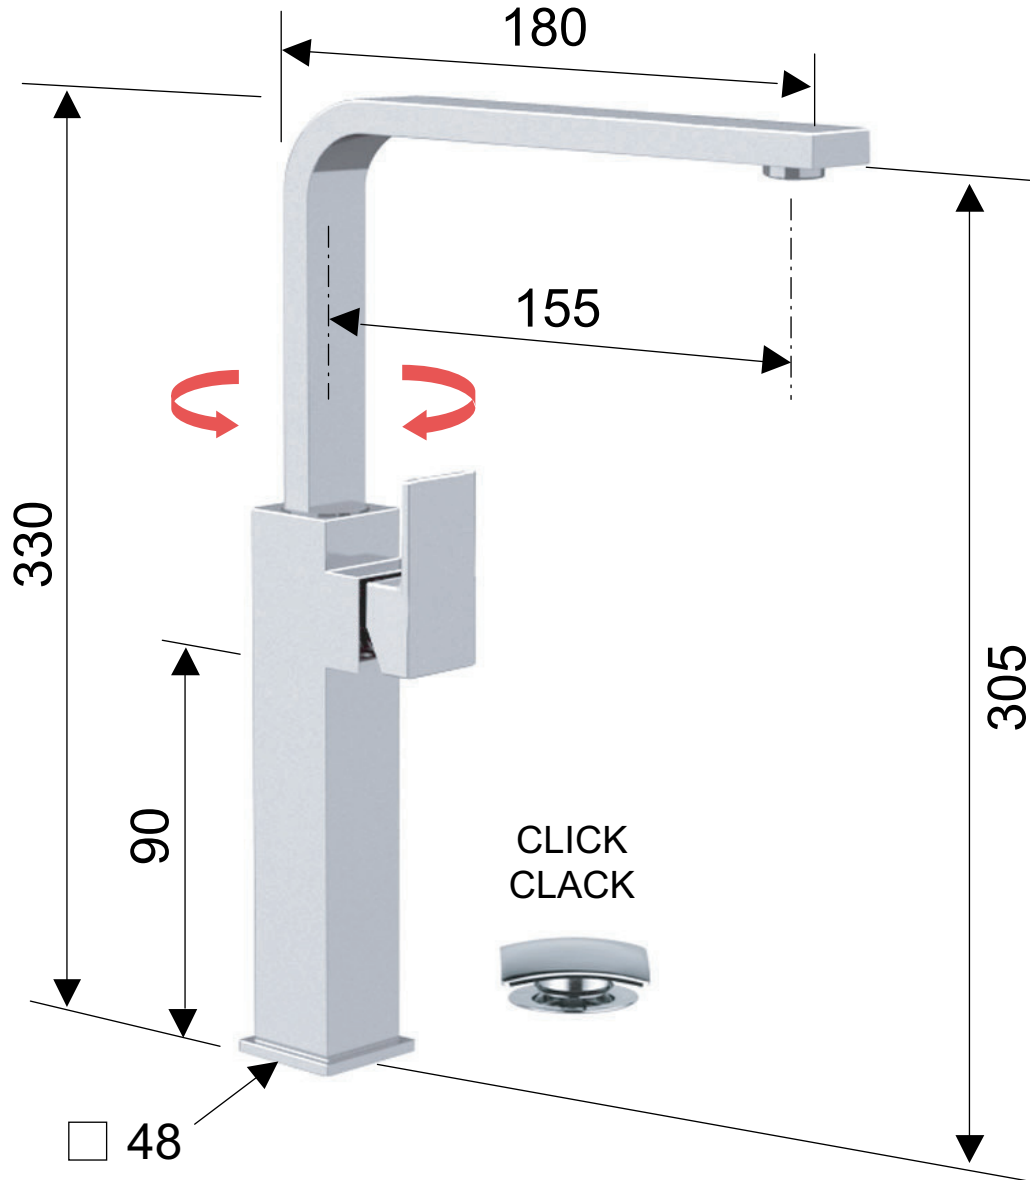

DANIEL

SCHEDA TECNICA TECHNICAL FEATURES

ART. COD.

SK605RL

MATERIALI / MATERIALS

OTTONE CROMATO / CHROME PLATED BRASS

CROMATURA / CHROME PLATING

UNI EN 248