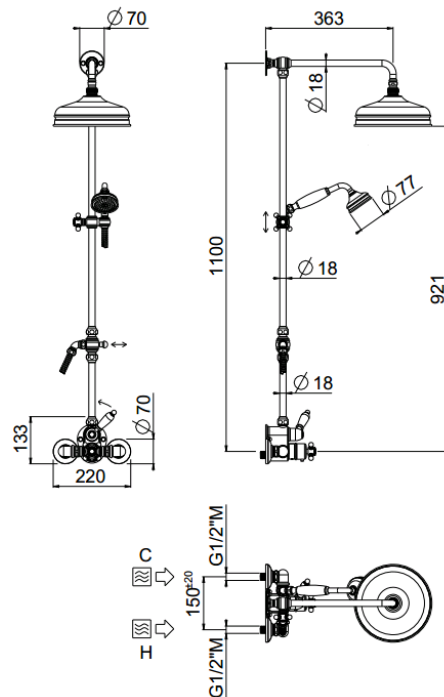

Colonial

Colonial
00-2005-CR

TECHNICAL INFORMATION

Traditional style thermostatic shower column in brass. Non-liming inspectable and serviceable colonial shower head, Ø270, in brass/stainless steel. One jet colonial hand shower in brass, non-liming, inspectable and serviceable with curved brass elbow. Double spiral flexible hose in brass, 150mm. Special details: fixing screws covered by aesthetic caps and a harmonious design linking the hexagonal shape of the nut to the conical shape of the column. CHROME

Flow rate:
x rubinetto

PICTURE

SPARE PARTS

ORIC007

ORIC059
Termostatica
Thermostatic
T°

FEATURES

Rain jet

Non-liming

TECHNICAL DRAWING

FINISHINGS