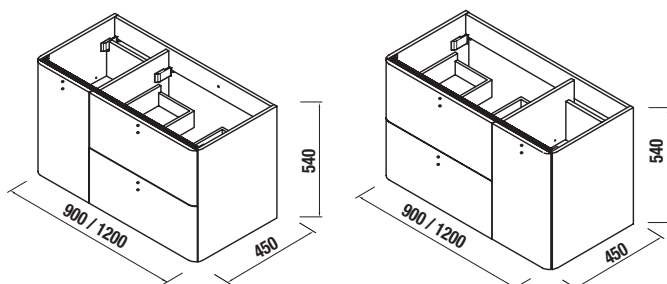

Vanity dimensions