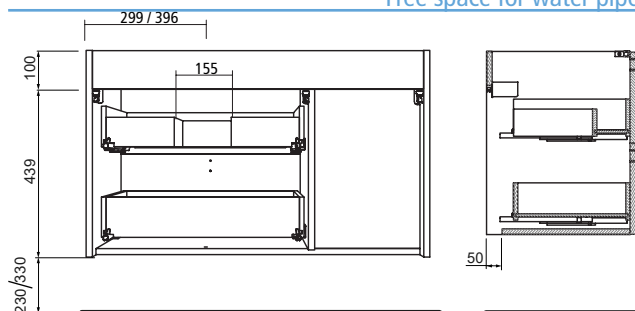

Free space for water pipe