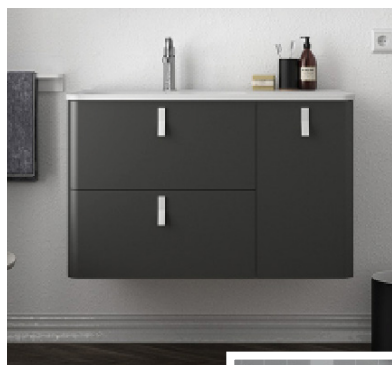

UNIIQ - 900 / 1200

Materials

- **Front panels (Thickness = 19 mm):**
 - Matt White and Matt Anthracite: panels made of MDF board finished with lacquer 3D paint Super Matt.
 - **Side Panels (Thickness = 16 mm):**
 - Matt White and Matt Anthracite: panels made of MDF board finished with lacquer 3D paint Super Matt.
 - **Internal Structure panels (Thickness = 16mm):** Laminated particle board with neutral finish and PVC edges.
- * All panels used in the manufacture of this unit are classed as E-1 grade with low level of formaldehyde content.
- **Drawers:** wooden drawers exclusively design "Carbon TX". Guides extraction plus and and soft close.

Metal Fittings

- **Wall brackets:** high resistance wall brackets with two independent regulations. Certificate according to DIN 68840 (equivalent to 130kg of final load per set).
- **Hinges:** hinges with regulation and cushioned closing.

Packaging Dimensions and weight (mm).

	900	1200
Length	945	1230
Profundity	500	495
Height	620	620
Net Weight	27,4	31,7
Gross Weight	30	34,8

Wash basins available

- Integral basin: 900 Uniiq basin (solid surface) y 1200 Uniiq basin (solid surface).
- Counter top basin Altiro (porcelaine matt white) + 900/1200 Uniiq counter top (solid surface).
- Counter top basin Bol (solid surface) + 900/1200 Uniiq counter top (solid surface).