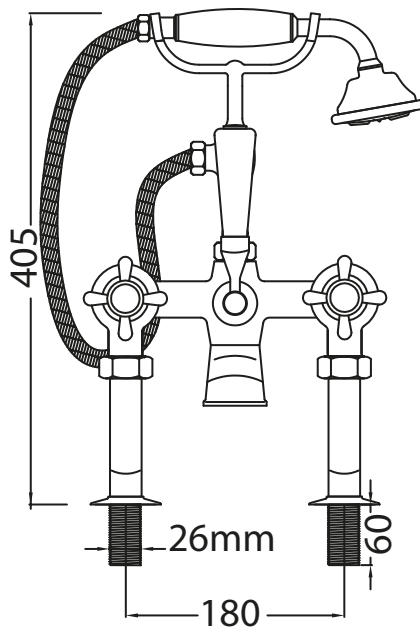

Catchpole & Rye

Saracens Dairy,
Pluckley,
Kent. U.K.
TN27 0SA.
TEL: +44 (0)1233 840840
EMAIL: info@catchpoleandrye.com

Product Range:

Taps

Product Name:

La Loire Deck Mounted Bath
Shower Mixer

DIMENSIONAL DATA SHEET
DATE: AUGUST 2018

NOTES:

DIMENSIONS IN MILLIMETRES.

WHILST EVERY EFFORT IS MADE TO ENSURE THE ACCURACY OF THESE DATA SHEETS THEY ARE SUBJECT TO CHANGE WITHOUT NOTICE AS PART OF THE COMPANY'S PRODUCT DEVELOPMENT PROCESS.