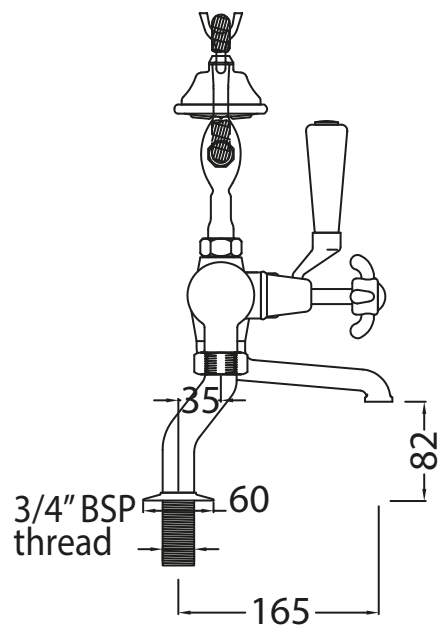

Catchpole & Rye

Saracens Dairy,
Pluckley,
Kent. U.K.
TN27 0SA.
TEL: +44 (0)1233 840840
EMAIL: info@catchpoleandrye.com

Product Range:

Taps

Product Name:

La Loire Deck Mounted Bath
Shower Mixer

DIMENSIONAL DATA SHEET
DATE: AUGUST 2018

NOTES:

DIMENSIONS IN MILLIMETRES.

WHILST EVERY EFFORT IS MADE TO ENSURE THE ACCURACY OF THESE DATA SHEETS THEY ARE SUBJECT TO CHANGE WITHOUT NOTICE AS PART OF THE COMPANY'S PRODUCT DEVELOPMENT PROCESS.