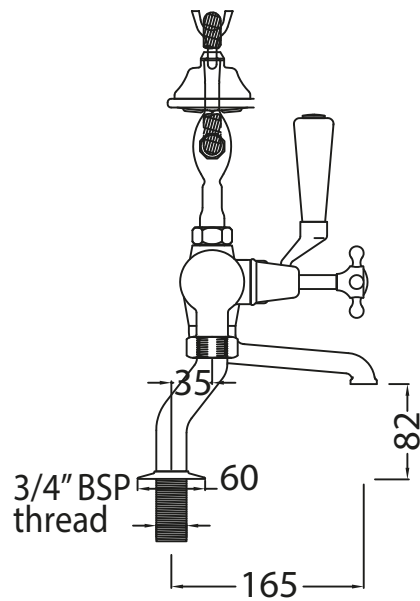

# Catchpole & Rye

Saracens Dairy,  
Pluckley,  
Kent. U.K.  
TN27 0SA.  
TEL: +44 (0)1233 840840  
EMAIL: info@catchpoleandrye.com

Product Range:

Taps

Product Name:

The English Deck Mounted  
Bath Shower Mixer

## DIMENSIONAL DATA SHEET DATE: AUGUST 2018

**NOTES:**

DIMENSIONS IN MILLIMETRES.

WHILST EVERY EFFORT IS MADE TO ENSURE THE ACCURACY OF THESE DATA SHEETS THEY ARE SUBJECT TO CHANGE WITHOUT NOTICE AS PART OF THE COMPANY'S PRODUCT DEVELOPMENT PROCESS.