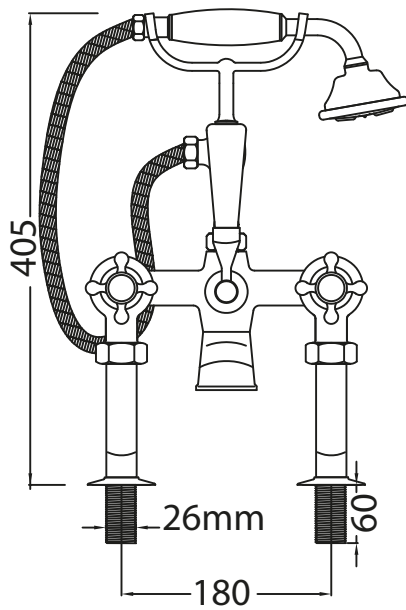

# Catchpole & Rye

Saracens Dairy,  
Pluckley,  
Kent. U.K.  
TN27 0SA.  
TEL: +44 (0)1233 840840  
EMAIL: info@catchpoleandrye.com

Product Range:

Taps

Product Name:

The English Deck Mounted  
Bath Shower Mixer

## DIMENSIONAL DATA SHEET DATE: AUGUST 2018

**NOTES:**

DIMENSIONS IN MILLIMETRES.

WHILST EVERY EFFORT IS MADE TO ENSURE THE ACCURACY OF THESE DATA SHEETS THEY ARE SUBJECT TO CHANGE WITHOUT NOTICE AS PART OF THE COMPANY'S PRODUCT DEVELOPMENT PROCESS.