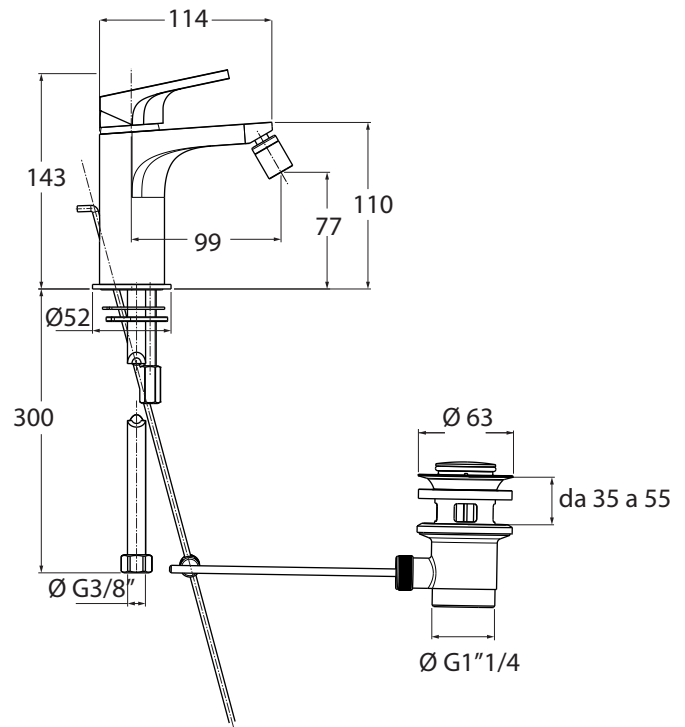

AN 45

con cartuccia joystick

codice  
code

Monocomando bidet  
Single control bidet mixer

AN 45

CM box 40x20 x h7

kg 1,7

scala/scale 1: 5 dimensioni/dimensions in mm

Rubinetteria. Taps.

TECHNICAL SHEET n°: <b>01</b>	DESIGNER: <b>ANGELETTI RUZZA</b>	CODE: <b>AN 45</b>	Azzurra sanitari in ceramica S.p.a. via Civita Castellana snc 01030 Castel S.Elia (VT) - ITALY Tel. +39.0761 518155 Fax. +39.0761 514560		
SHEET FORMAT: <b>A4</b>	ISO	REVISION: <b>02</b>	SCALE: <b>1:20</b>	DATE: <b>01/08/2019</b>	
REGULATIONS					
All the measurements respect the tolerances provided by the "AZZURRA QUALITY GUIDELINES".					