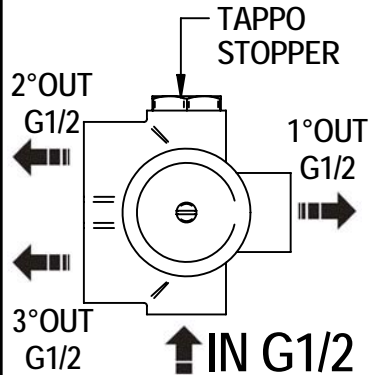

Incassi

Istruzioni di installazione / Installation instruction

**Art. 914016
(2OUT)**

**Art. 034127
(3OUT)**

**Art. 034128
(4OUT)**

Per installatore: Al fine di garantire la durata del prodotto installare rubinetti con filtro da pulire periodicamente. Effettuare risciacquo delle tubazioni prima di installare il prodotto (PUNTO 1). Eventuali residui se finissero all'interno della cartuccia potrebbero causarne il danneggiamento.
For installer: In order to guarantee a long duration of the product install valves with filter, which have to be regularly cleaned (POINT 1). Carry out the rinsing of the pipes before install the tap. Some external materials may damage the cadrige if not removed before the installation.

1 IMPORTANTISSIMO VERY IMPORTANT

2

3

4

X	Y
50-70	60

5

6

MADE IN ITALY

Questo prodotto è stato realizzato interamente in Italia con l'utilizzo di materie prime di altissima qualità

DESIGN

EQB

MADE IN ITALY

This product has been entirely manufactured in Italy, by top quality raw materials.

MADE IN ITALY

Questo prodotto è stato realizzato interamente in Italia con l'utilizzo di materie prime di altissima qualità

DESIGN

EQB

MADE IN ITALY

This product has been entirely manufactured in Italy, by top quality raw materials.