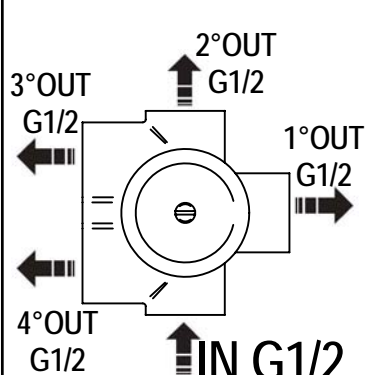

Incassi

Istruzioni di installazione / Installation instruction

**Art. 914016
(2OUT)**

**Art. 034127
(3OUT)**

**Art. 034128
(4OUT)**

Per installatore: Al fine di garantire la durata del prodotto installare rubinetti con filtro da pulire periodicamente. Effettuare risciacquo delle tubazioni prima di installare il prodotto (PUNTO 1). Eventuali residui se finissero all'interno della cartuccia potrebbero causarne il danneggiamento.
For installer: In order to guarantee a long duration of the product install valves with filter, which have to be regularly cleaned (POINT 1). Carry out the rinsing of the pipes before install the tap. Some external materials may damage the cadrige if not removed before the installation.

1 IMPORTANTISSIMO VERY IMPORTANT

2

3

4

X	Y
50-70	60

5

6

MADE IN ITALY

Questo prodotto è stato realizzato interamente in Italia con l'utilizzo di materie prime di altissima qualità

DESIGN

EQB

MADE IN ITALY

This product has been entirely manufactured in Italy, by top quality raw materials.

MADE IN ITALY

Questo prodotto è stato realizzato interamente in Italia con l'utilizzo di materie prime di altissima qualità

DESIGN

EQB

MADE IN ITALY

This product has been entirely manufactured in Italy, by top quality raw materials.