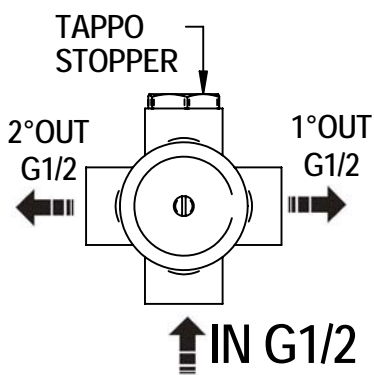

Incassi

Istruzioni di installazione / Installation instruction

**Art. 914016
(2OUT)**

**Art. 034127
(3OUT)**

**Art. 034128
(4OUT)**

Per installatore: Al fine di garantire la durata del prodotto installare rubinetti con filtro da pulire periodicamente. Effettuare risciacquo delle tubazioni prima di installare il prodotto (PUNTO 1). Eventuali residui se finissero all'interno della cartuccia potrebbero causarne il danneggiamento.
For installer: In order to guarantee a long duration of the product install valves with filter, which have to be regularly cleaned (POINT 1). Carry out the rinsing of the pipes before install the tap. Some external materials may damage the cadrige if not removed before the installation.

1 IMPORTANTISSIMO VERY IMPORTANT

2

3

4

X	Y
50-70	60

5

6

MADE IN ITALY

Questo prodotto è stato realizzato interamente in Italia con l'utilizzo di materie prime di altissima qualità

DESIGN

EQB

MADE IN ITALY

This product has been entirely manufactured in Italy, by top quality raw materials.

MADE IN ITALY

Questo prodotto è stato realizzato interamente in Italia con l'utilizzo di materie prime di altissima qualità

DESIGN

EQB

MADE IN ITALY

This product has been entirely manufactured in Italy, by top quality raw materials.