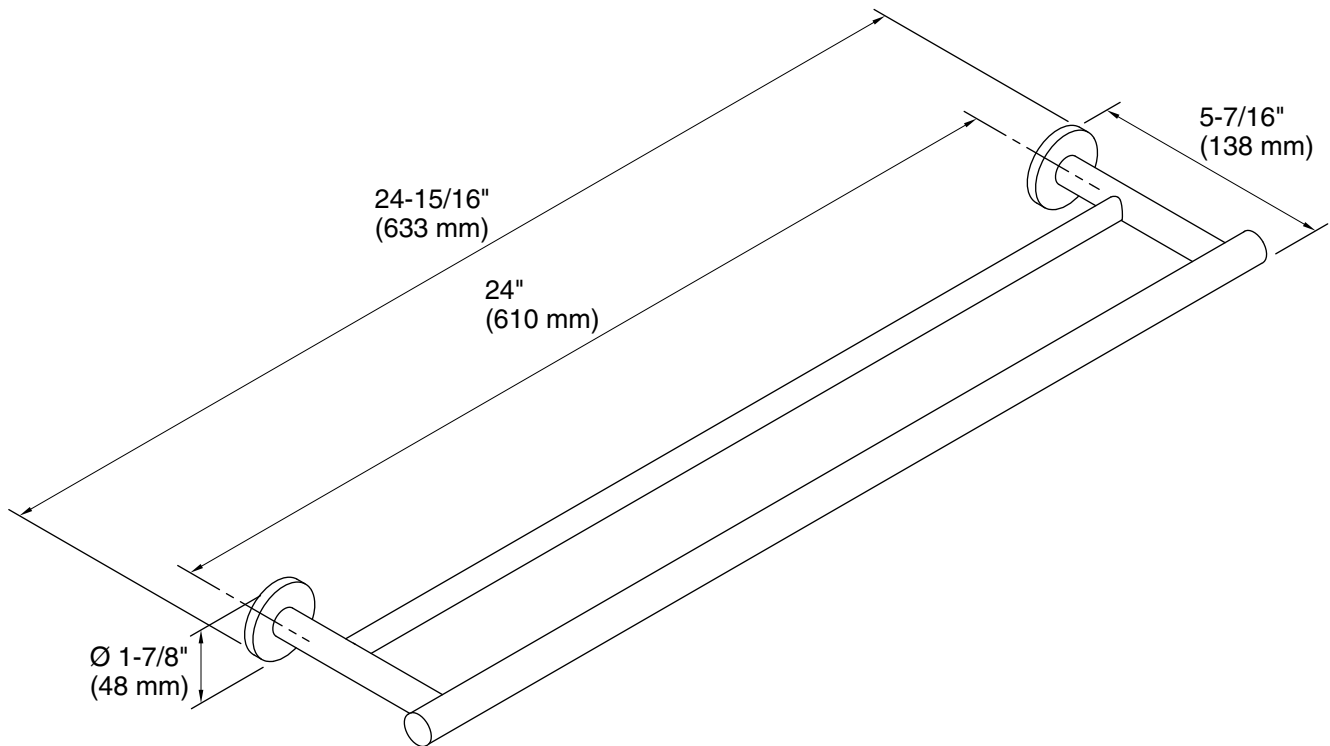

Technical Information

All product dimensions are nominal.

Material: Brass

Notes

Install this product according to the installation guide.

CAUTION: Risk of personal injury. Do not install these products in any area where they are likely to be used inadvertently as a grab bar or support bar. These products are not designed or intended for use as a grab bar or support bar.