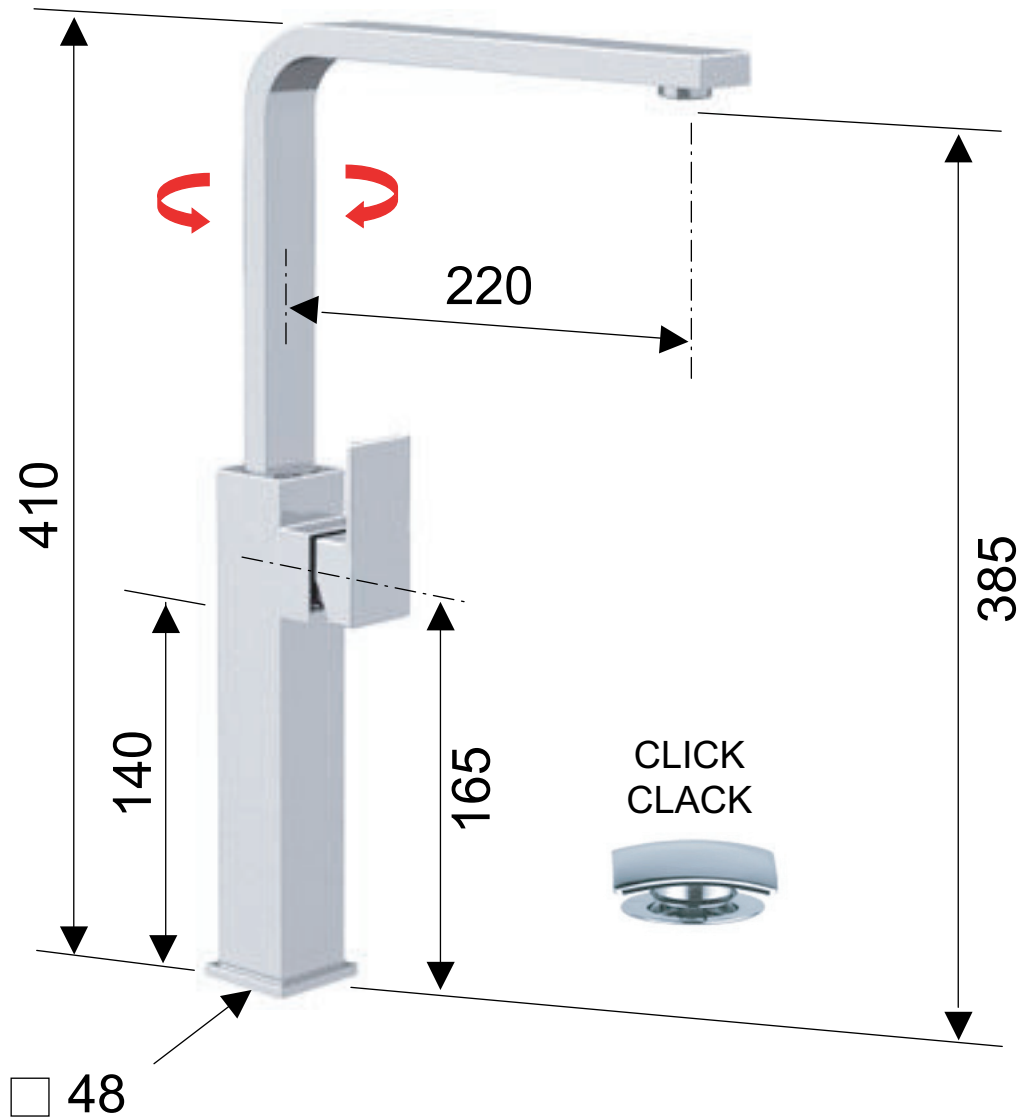

**DANIEL**

SCHEDA TECNICA TECHNICAL FEATURES

ART. COD.

**SK605RXL**

**MATERIALI / MATERIALS**

OTTONE CROMATO / CHROME PLATED BRASS

**CROMATURA / CHROME PLATING**

UNI EN 248