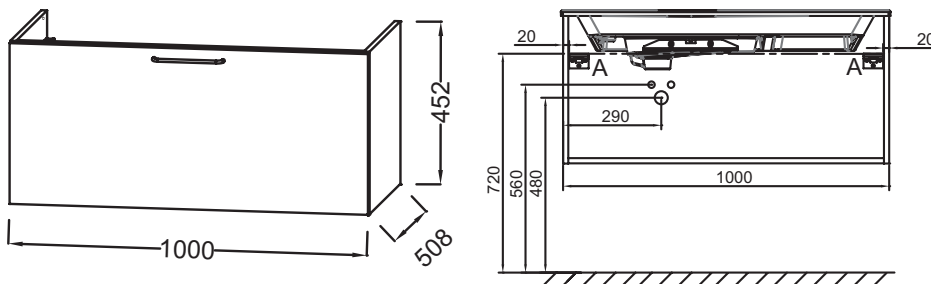

EB2514-R5

Collection: ODÉON RIVE GAUCHE

Finish*:

Main features:

Features

- DIMENSIONS: 100 x 50.80 x 45.20 cm
- MATERIAL: Lacquer or melamine
- NORMS AND REGULATION: NF
- VERSION: Chrome handle
- INSIDE FINISH: Grey
- ADDITIONAL INFORMATION: tap, vanity top/basin and fixings set not included

- WEIGHT: 25.1 kg
- INSTALLATION TYPE: Wall-hung
- STORAGE TYPE: Drawer
- HANDLE : Attached wire handle
- FIXING: Installer selects fixings set according to wall support

Consumer benefits

- SOUND COMFORT: Drawers equipped with a damper close system
- PERFECT FINISH: Wide choice of finishes

Installation benefits

- EASY INSTALLATION: Assembled cabinet

Required products

- EB2564: Vanity top frosted glass 101 cm
- EXAU112-Z: Vanity top 100 cm

Optional products

- EB1555: Electrical outlet
- EB2568: Pair of feet H12 cm
- E90011: Vessel basin 39 cm

Technical drawing

Product Specification: Base unit for vanity top 100 cm, 1 upper drawer, chrome handle. EB2514-R5. Collection: ODÉON RIVE GAUCHE. DIMENSIONS: 100 x 50.80 x 45.20 cm. WEIGHT: 25.1 kg. MATERIAL: Lacquer or melamine. INSTALLATION TYPE: Wall-hung. NORMS AND REGULATION: NF. STORAGE TYPE: Drawer. VERSION: Chrome handle. HANDLE : Attached wire handle. INSIDE FINISH: Grey. FIXING: Installer selects fixings set according to wall support. ADDITIONAL INFORMATION: tap, vanity top/basin and fixings set not included.