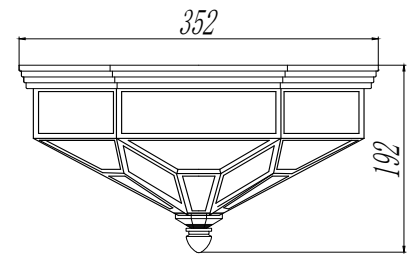

Instruction

H356-CL-03-BZ

3 x E27 (60W)

Model: H356-CL-03-BZ
Collection: House
Series: Zeil

Ceiling Lamps