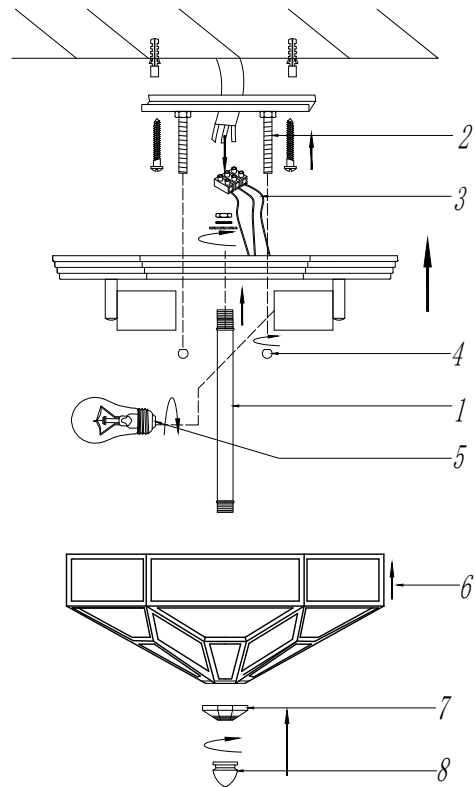

Instruction

H356-CL-03-BZ

3 x E27 (60W)

Model: H356-CL-03-BZ
Collection: House
Series: Zeil

Ceiling Lamps