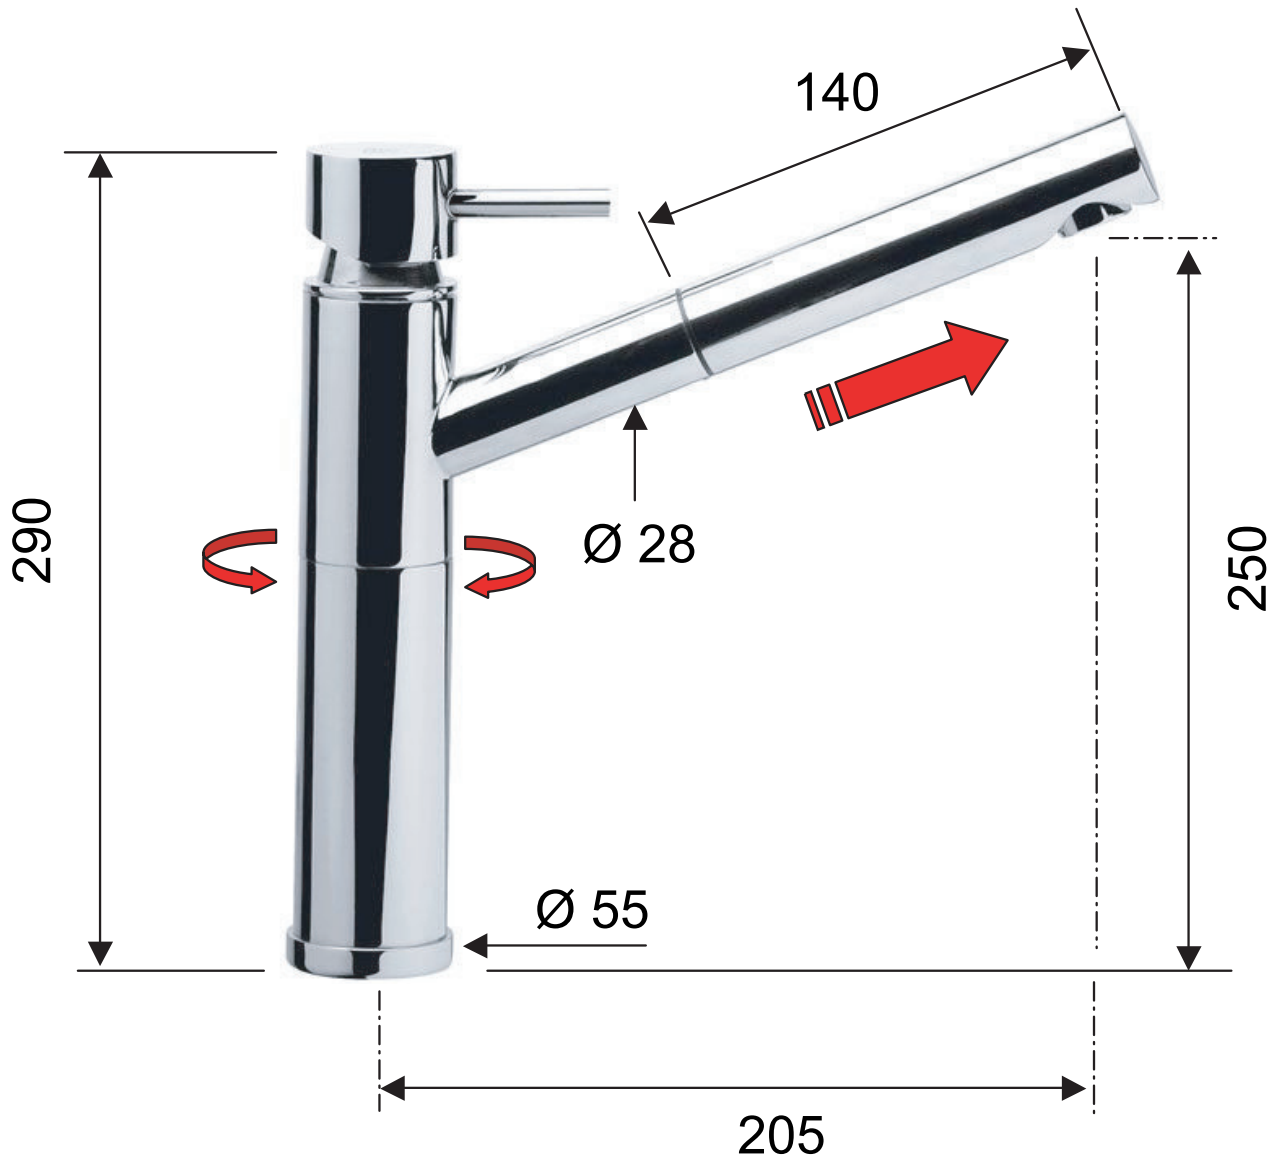

DANIEL

SCHEDA TECNICA TECHNICAL FEATURES

ART. COD.

S20613

MATERIALI / MATERIALS

OTTONE CROMATO / CHROME PLATED BRASS

CROMATURA / CHROME PLATING

UNI EN 248