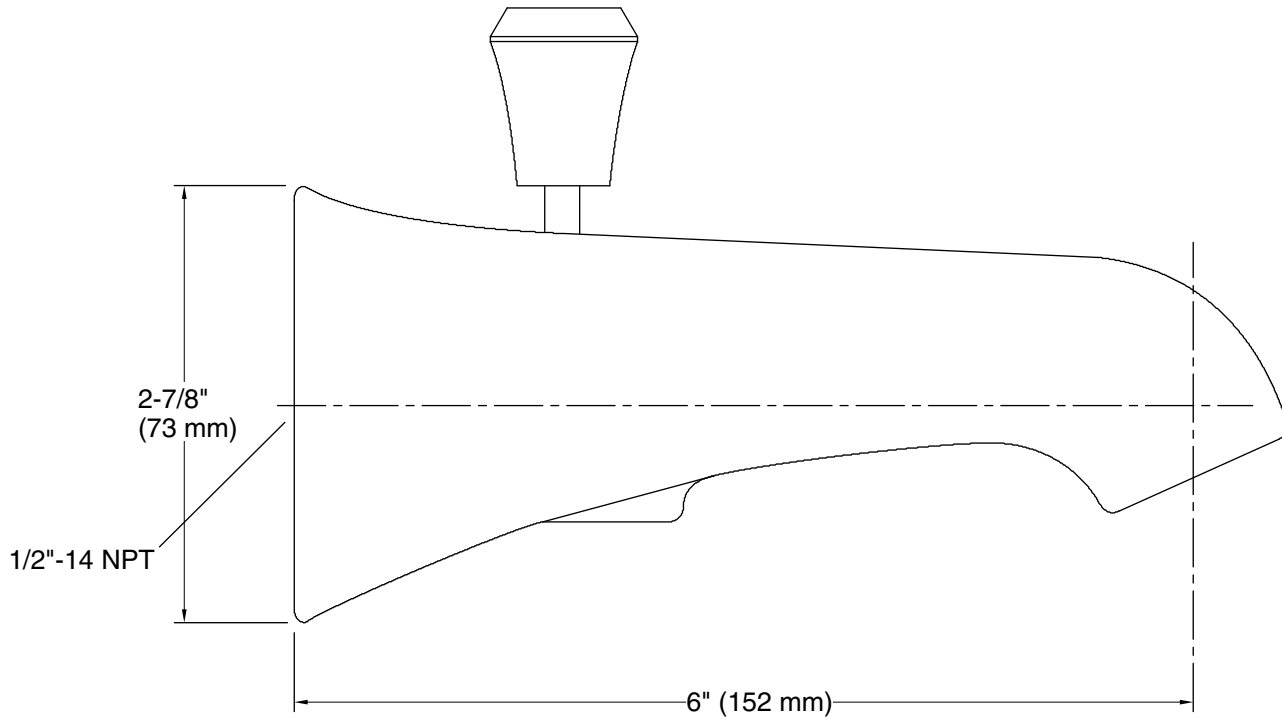

Technical Information

All product dimensions are nominal.

Notes

Install this product according to the installation guide.