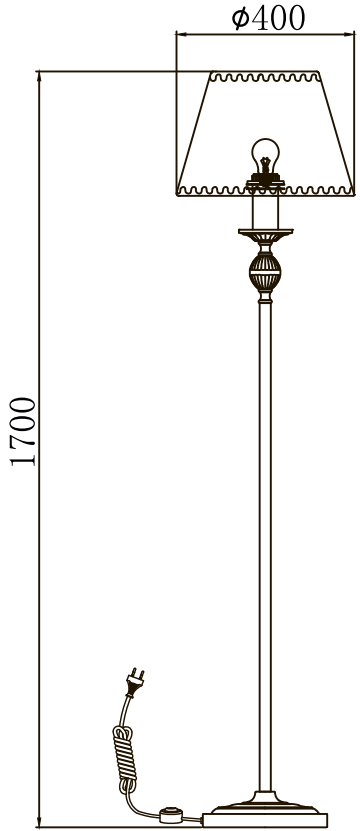

Instruction

Collection: Royal Classic
Series: Vals
Model: RC098-FL-01-R
Floor Lamps

I - Floor Lamps

1 x E27 (40w)

MAYTONI
DECORATIVE LIGHTING
www.maytoni.de