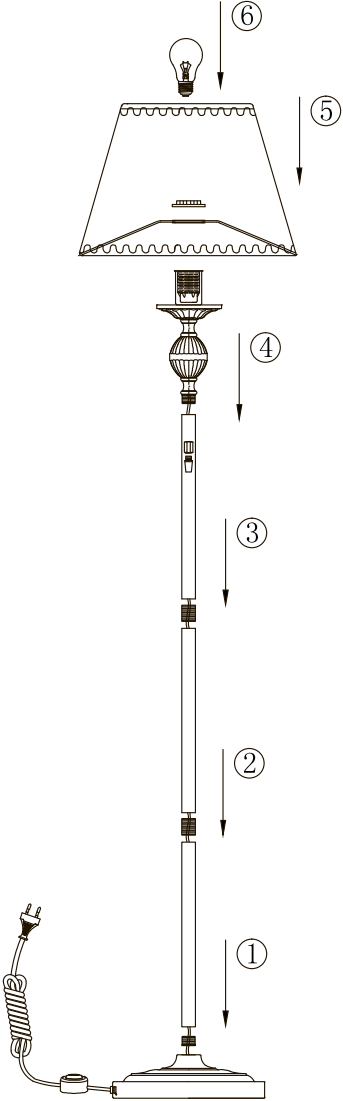

Instruction

Collection: Royal Classic
Series: Vals
Model: RC098-FL-01-R
Floor Lamps

I - Floor Lamps

1 x E27 (40w)

MAYTONI
DECORATIVE LIGHTING
www.maytoni.de