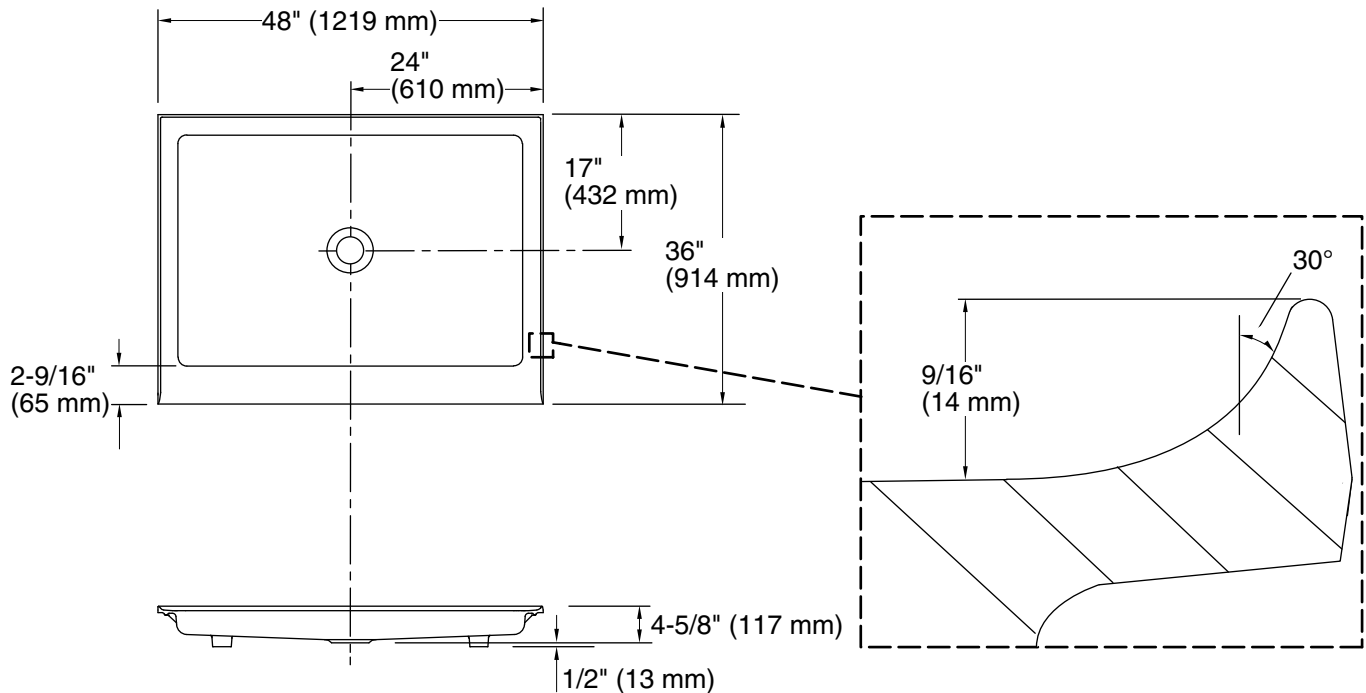

### Features

- Low-threshold design for easy entry and exit.
- Safeguard® slip-resistant surface on bath floor.
- Single threshold for three-wall installation.
- KOHLER® enameled cast iron.
- Center drain.
- Coordinates with other products in the Kathryn collection.

## Technical Information

All product dimensions are nominal.

Installation:	Drop-in
Drain location:	Center
Weight:	175 lbs (79.4 kg)
Minimum floor load:	20 lbs/ft <sup>2</sup> (97.6 kg/m <sup>2</sup> )

## Notes

Measure your actual product for rough-in details. Install this product according to the installation instructions.

The dimensions are applicable for this product only and should not be used to fabricate substitute bases for shower enclosures.