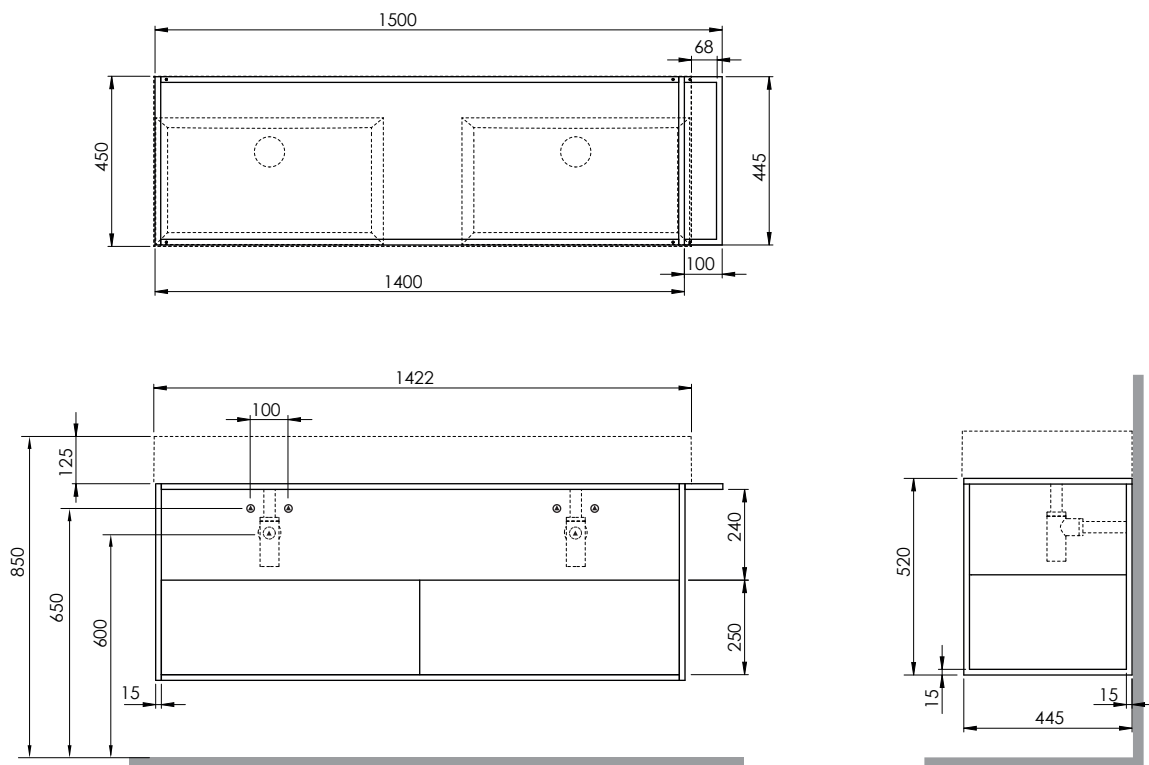

SQUARED wall-hung cabinet white structure and white elm finish with two drawers

MSQ 142 B OB

Mobile sospeso SQUARED struttura bianca con 2 cassetti finitura olmo naturale

SQUARED wall-hung cabinet white structure and natural elm finish with two drawers

MSQ 142 B ON

Cm 150X44,5XH52

kg 40,5

scala/scale 1:20 dimensioni/dimensions in mm

Gamma di colori disponibile per MOBILE

Color range available for FURNITURE

Gamma di colori disponibile per STRUTTURA

Color range available for STRUCTURE