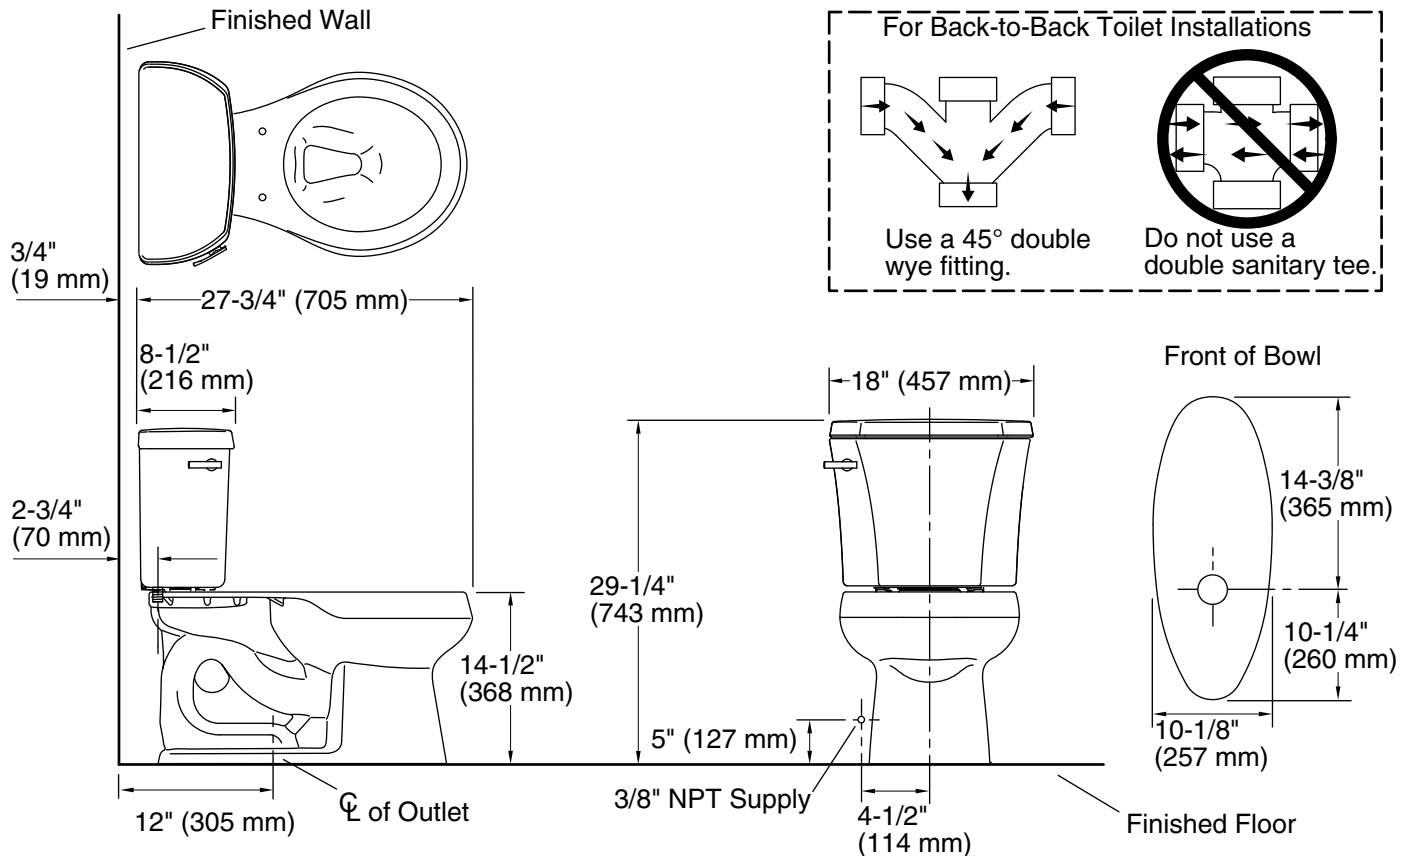

Features

- Two-piece toilet.
- Round-front bowl offers an ideal solution for smaller baths and powder rooms.
- 1.28 gpf (4.8 lpf).
- Standard left-hand trip lever included.
- Insuliner® tank liner minimizes condensation on the tank when exposed to high humidity.
- Tank locks included.
- Combination consists of the K-4467-UT tank and the K-4197 bowl.
- Coordinates with other products in the Wellworth collection.

Installation

- Standard 12" (305 mm) rough-in.
- Three-bolt installation.
- Seat and supply line sold separately.

Water Conservation & Rebates

- Eligible for consumer rebates in some municipalities.

Recommended Products/Accessories

Color	Code	Description
	0	White
	96	Biscuit

Technical Information

All product dimensions are nominal.

Toilet type: Two-piece, Floor-mount

Waste Outlet: Floor

Bowl shape: Round-front

Flush type: Class Five®

Trap passageway: 2-1/8" (54 mm)

Water Consumption

Full: 1.28 gpf (4.8 lpf)

Water surface size: 10-1/2" x 7-3/4" (267 mm x 197 mm)

Rim to water surface: 5-1/4" (133 mm)

Rough-in: 12" (305 mm)

Seat-mounting holes: 5-1/2" (140 mm)

Notes

Install this product according to the installation instructions.