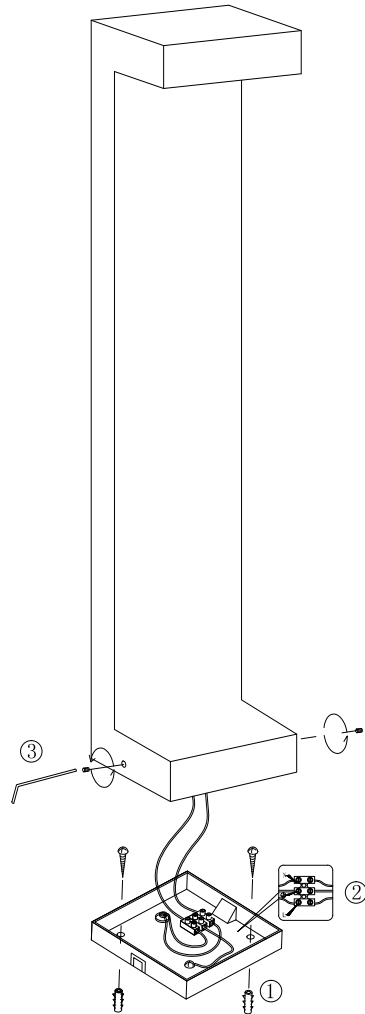

# Instruction

O013FL-L9B

MAX 9W  
460 Lumen

Model: O013FL-L9B  
Collection: Outdoor  
Series: Barclay Street

Floor Lamps