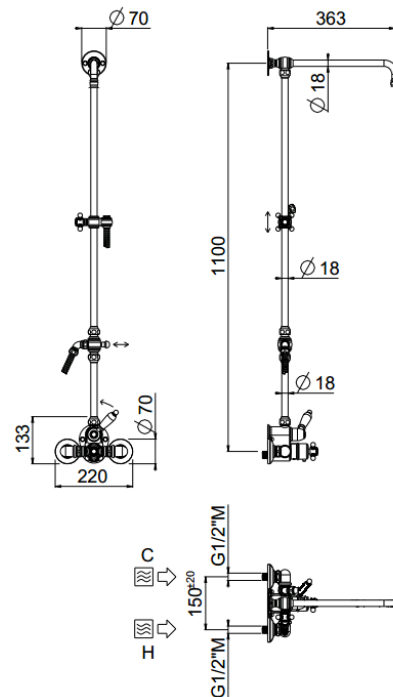

Colonial

Colonial single shower column
00-0003-CR

TECHNICAL INFORMATION

Traditional style thermostatic shower column in brass with double spiral flexible hose in brass, 150mm, without hand shower and shower head. Special details: fixing screws covered by aesthetic caps and a harmonious design linking the hexagonal shape of the nut to the conical shape of the column. CHROME

Flow rate:
x rubinetto

PICTURE

SPARE PARTS

ORIC007

ORIC059
Termostatica
Thermostatic
T°

FEATURES

TECHNICAL DRAWING

FINISHINGS