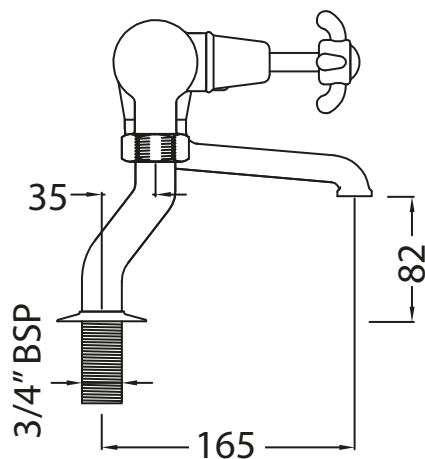

# Catchpole & Rye

Saracens Dairy,  
Pluckley,  
Kent. U.K.  
TN27 0SA.  
TEL: +44 (0)1233 840840  
EMAIL: info@catchpoleandrye.com

Product Range:

Taps

Product Name:

La Loire Deck Mounted Bath Filler

DIMENSIONAL DATA SHEET  
DATE: AUGUST 2018

NOTES:

DIMENSIONS IN MILLIMETRES.

WHILST EVERY EFFORT IS MADE TO ENSURE THE ACCURACY OF THESE DATA SHEETS THEY ARE SUBJECT TO CHANGE WITHOUT NOTICE AS PART OF THE COMPANY'S PRODUCT DEVELOPMENT PROCESS.