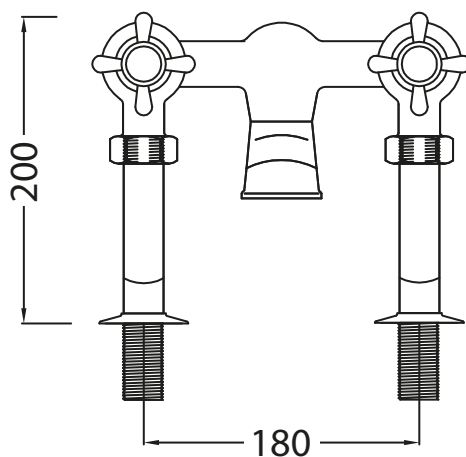

# Catchpole & Rye

Saracens Dairy,  
Pluckley,  
Kent. U.K.  
TN27 0SA.  
TEL: +44 (0)1233 840840  
EMAIL: info@catchpoleandrye.com

Product Range:

Taps

Product Name:

La Loire Deck Mounted Bath Filler

DIMENSIONAL DATA SHEET  
DATE: AUGUST 2018

NOTES:

DIMENSIONS IN MILLIMETRES.

WHILST EVERY EFFORT IS MADE TO ENSURE THE ACCURACY OF THESE DATA SHEETS THEY ARE SUBJECT TO CHANGE WITHOUT NOTICE AS PART OF THE COMPANY'S PRODUCT DEVELOPMENT PROCESS.