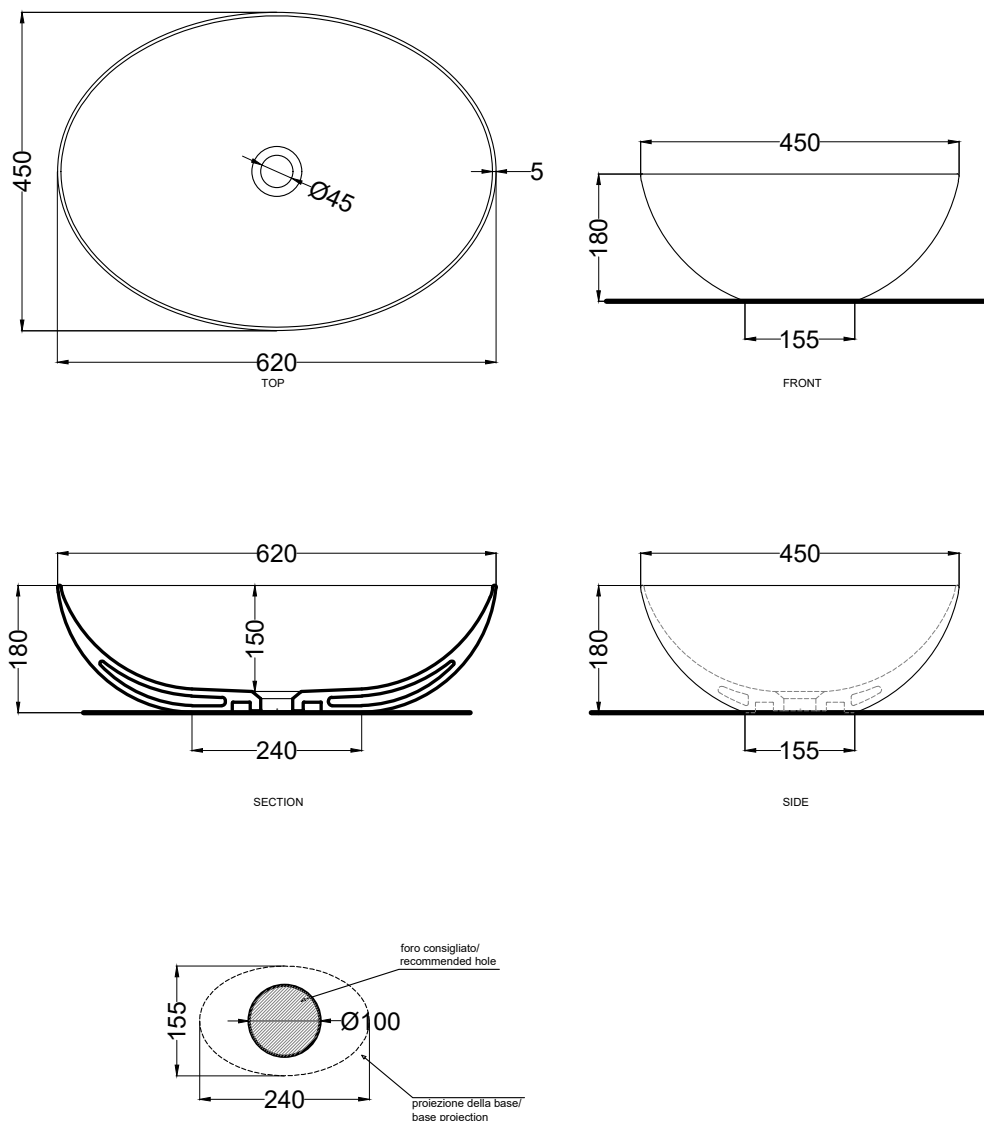

Le Acque di Cielo

● Oltremare
● Smeraldo
● Alga
● Corallo
● Ninfea
● Anemone

DoP No. 14688.01

Ottobre 2020

ATTENZIONE: Superfici, pesi e misure riportate possono presentare leggere differenze rispetto ai pezzi reali, in considerazione e accordo delle caratteristiche di tolleranza intrinseche del materiale ceramico e del suo processo produttivo. L'azienda si riserva di cambiare schede tecniche e caratteristiche di funzionamento degli articoli in ogni momento e senza necessità di preavviso.

ATTENTION: Surfaces, weights and dimensions can show some little differences compared to the real item, following typical intrinsic characteristics of ceramics material and production. The company reserves the right to change any technical specifications/ dimension and/or operating characteristics of the products at any time and without giving notice.