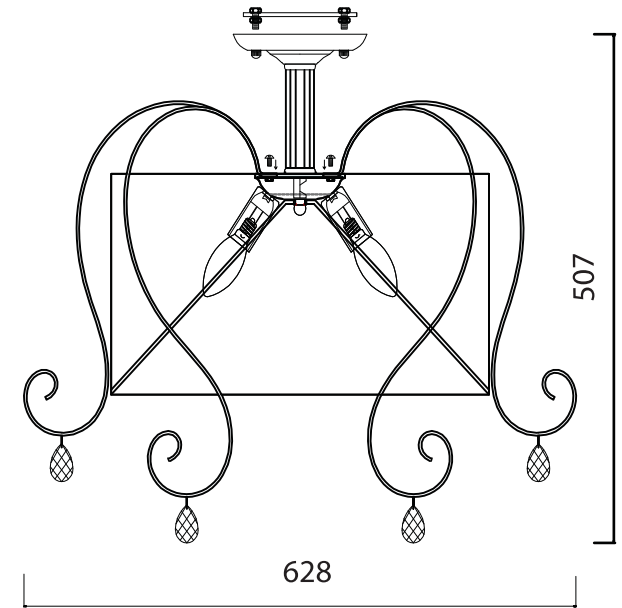

FREYA
TRADITION OF QUALITY

INSTRUCTION

MODEL: FR2020-CL-03-BG
CHANDELIER

3 X E14 (40W)

FREYA-LIGHT.COM