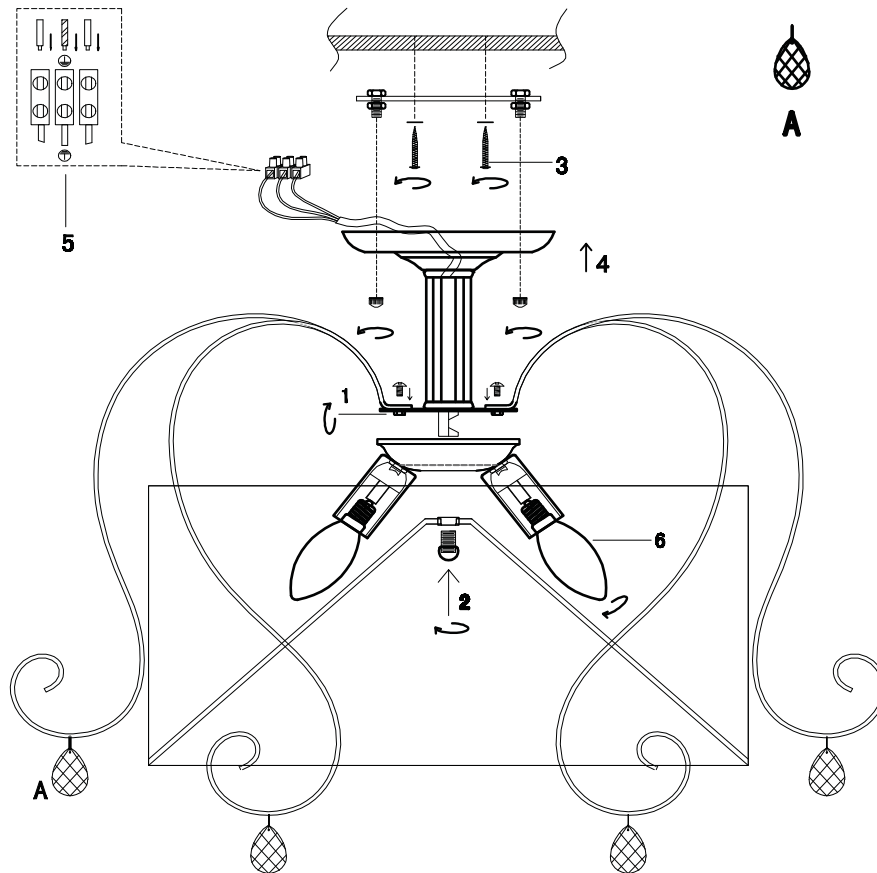

FREYA
TRADITION OF QUALITY

INSTRUCTION

MODEL: FR2020-CL-03-BG
CHANDELIER

3 X E14 (40W)

FREYA-LIGHT.COM