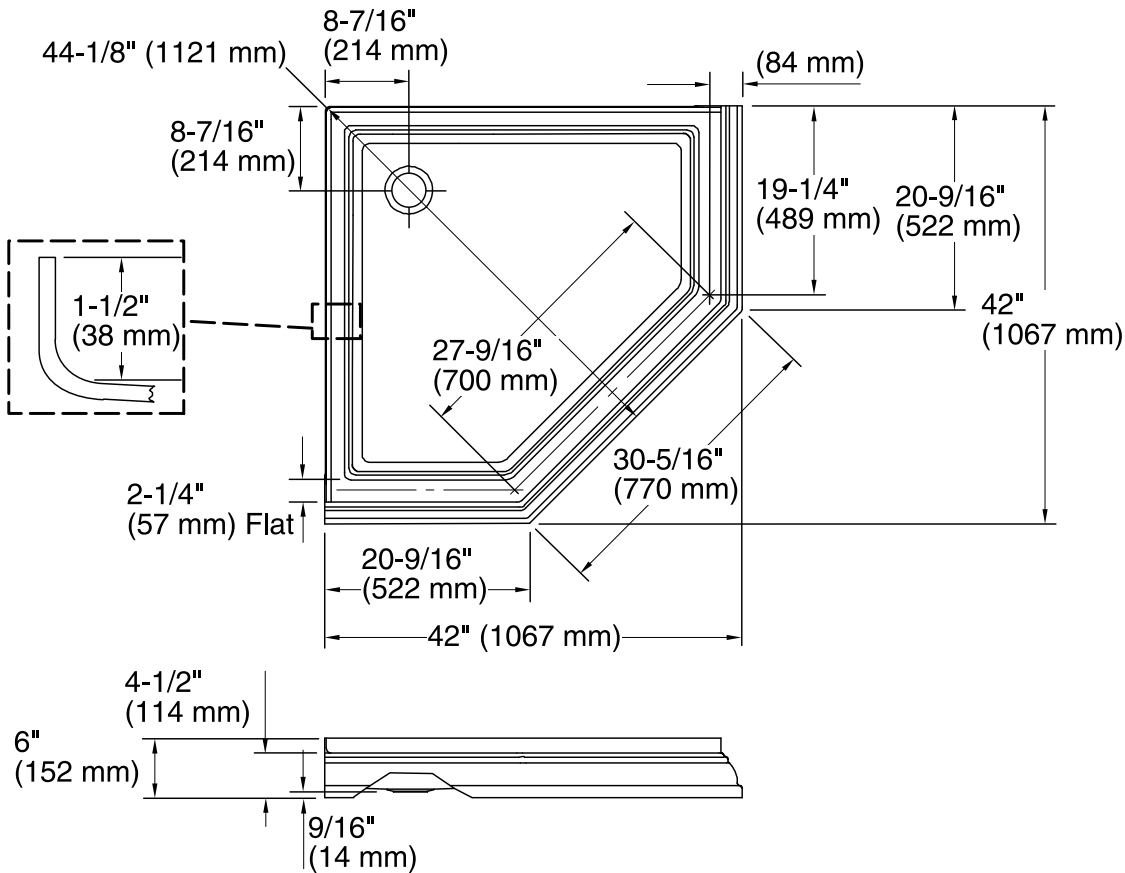

Technical Information

All product dimensions are nominal.

Installation:	Corner
Drain location:	Center rear
Weight:	35 lbs (15.9 kg)
Minimum floor load:	20 lbs/ft² (97.6 kg/m²)

Notes

Measure your actual product for rough-in details.

Install this product according to the installation instructions.

Shimming may be required to level the fixture.

Shimming may be required between the stud frame and the fixture.

Stud opening tolerance is + 1/4" (6 mm), - 0" (0 mm).