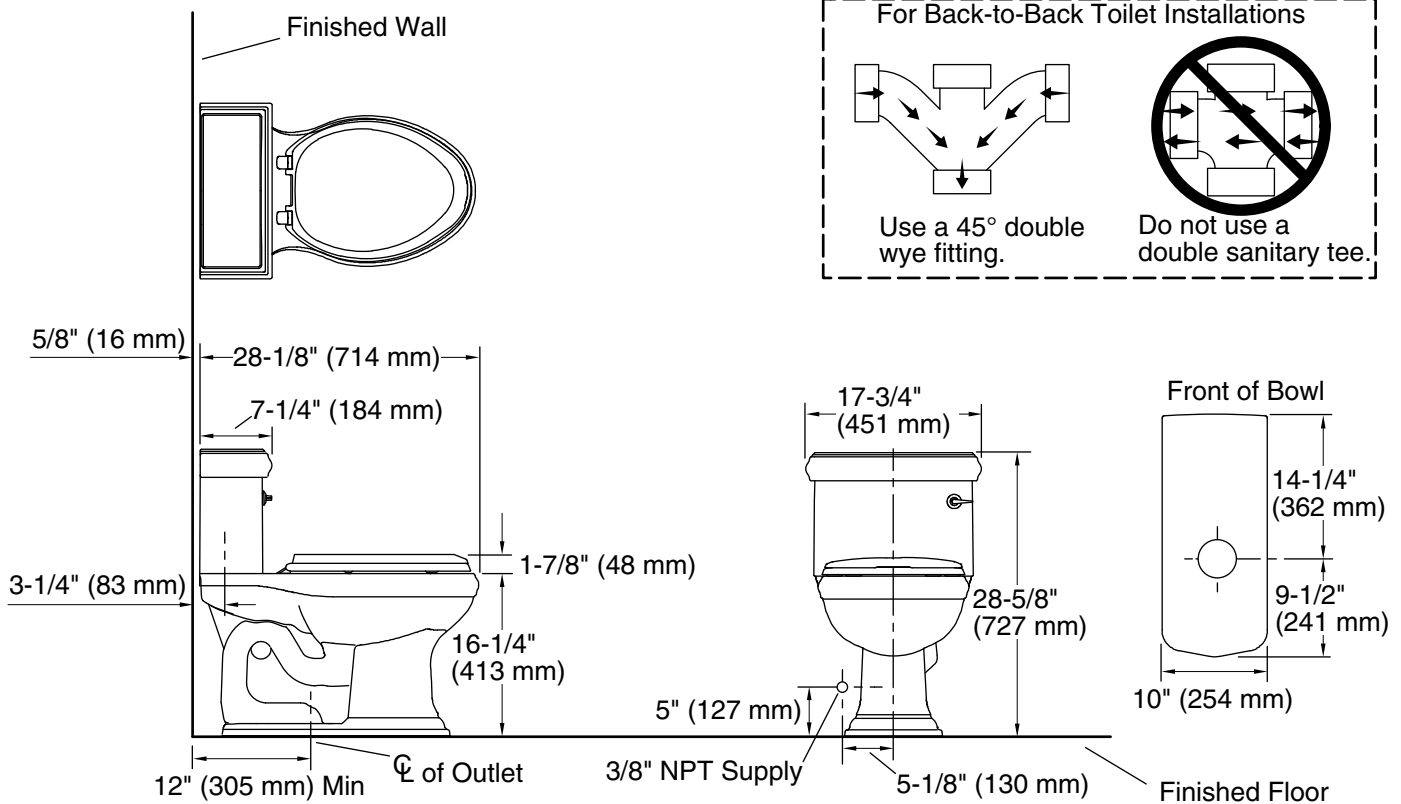

Features

- One-piece toilets integrate the tank and bowl into a seamless, easy-to-clean design.
- Elongated bowl offers added room and comfort.
- Comfort Height® feature offers chair-height seating that makes sitting down and standing up easier for most adults.
- 1.28 gpf (4.8 lpf).
- 2-1/8" (54 mm) fully-glazed trapway.
- Includes Polished Chrome right-hand trip lever.
- Glenbury™ Quiet-Close™ seat with Quick-Release™ functionality allows seat to close quietly and quickly unlatch from the toilet for easy removal and convenient cleaning.
- Coordinates with other products in the Memoirs collection with Classic design.

Installation

- Standard 12" (305 mm) rough-in.
- Supply line sold separately.

Water Conservation & Rebates

- Eligible for consumer rebates in some municipalities.

Recommended Products/Accessories

K-75796 Cachet® Nightlight Quiet-Close™ Elongated Toilet Seat
K-4108 C³®-230 Elongated cleansing toilet seat
K-5420 Low-Profile Bolt Caps
K-9167-R Trip Lever
1023457 Wax Ring/Hardware Kit
1265114 Connector Hose
K-23726 Drain treatment

Technical Information

All product dimensions are nominal.

Toilet type:	One-piece, Floor-mount
Waste Outlet:	Floor
Bowl shape:	Elongated
Flush type:	AquaPiston®
Trap passageway:	2-1/8" (54 mm)
Water Consumption	
Full:	1.28 gpf (4.8 lpf)
Water surface size:	11" x 8-3/4" (279 mm x 222 mm)
Rim to water surface:	6" (152 mm)
Rough-in:	12" (305 mm)
Seat-mounting holes:	5-1/2" (140 mm)

Notes

Install this product according to the installation instructions.

For back-to-back toilet installations: Use only a 45° double wye fitting.

ADA, OBC, CSA B651 compliant when installed to the specific requirements of these regulations.