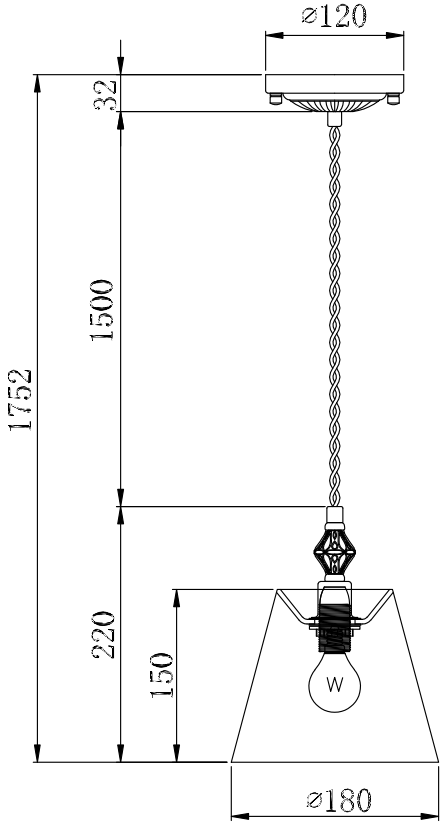

Instruction

Collection: Elegant
Series: Monsoon
Model: ARM154-PL-01-S
Ceiling

1 x E14 (40w)

MAYTONI
DECORATIVE LIGHTING

www.maytoni.de