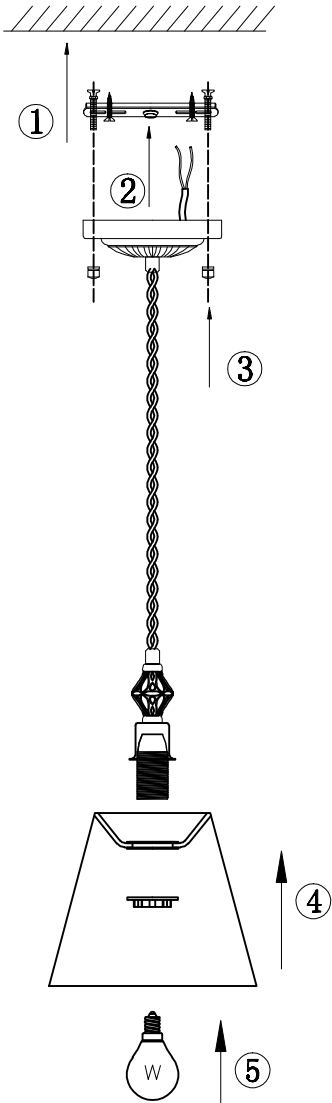

Instruction

Collection: Elegant
Series: Monsoon
Model: ARM154-PL-01-S
Ceiling

1 x E14 (40w)

MAYTONI
DECORATIVE LIGHTING

www.maytoni.de