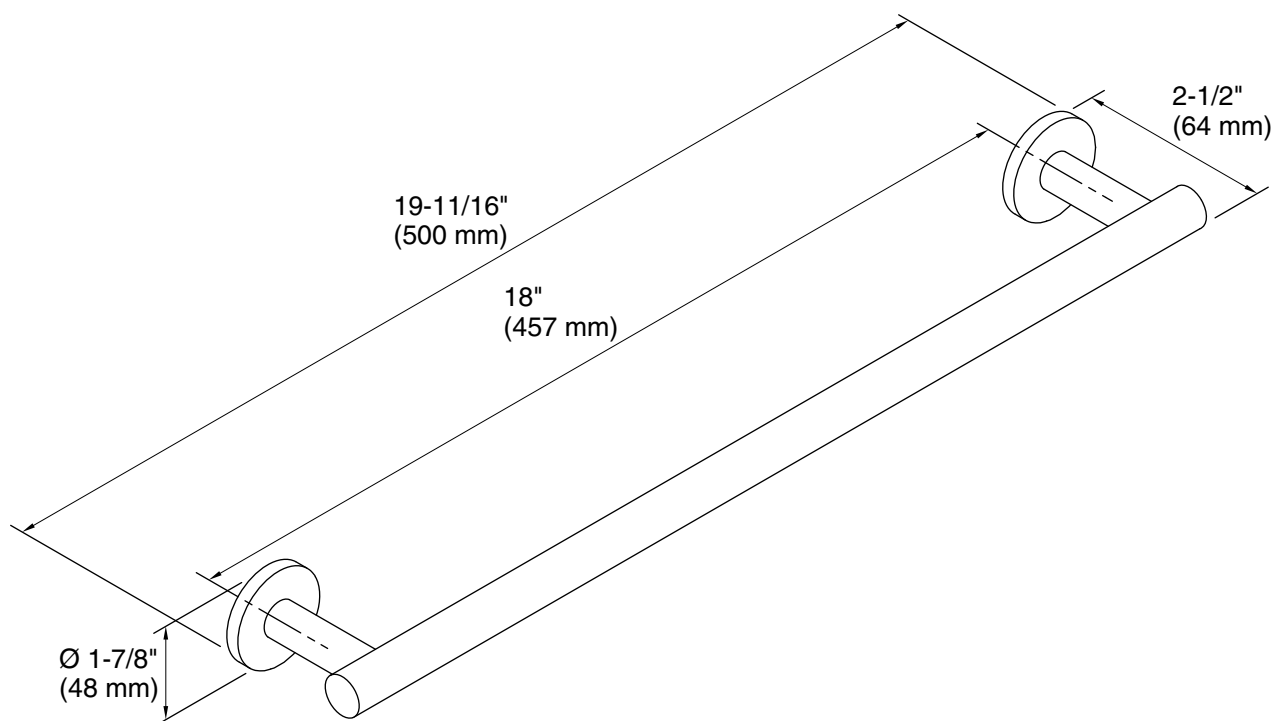

Technical Information

All product dimensions are nominal.

Material: Brass

Notes

Install this product according to the installation guide.

CAUTION: Risk of personal injury. Do not install these products in any area where they are likely to be used inadvertently as a grab bar or support bar. These products are not designed or intended for use as a grab bar or support bar.