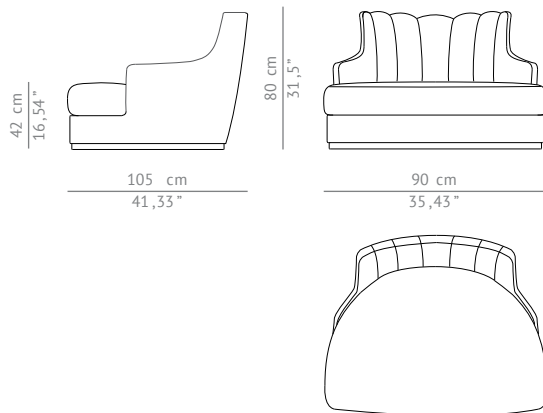

#### DIMENSIONS

WIDTH	90 cm   35,43"
DEPTH	105 cm   41,33"
HEIGHT	80 cm   31,5"
SEAT HEIGHT	42 cm   16,54"
SEAT DEPTH	62 cm   24,41"
ARMREST HEIGHT	55 cm   21,85"

#### FABRIC / LEATHER REQUEST

COM	8 mts   314,96" (Standard width 1,40mts   55")
COL	123,2 sq ft

#### PACKAGING

DIMENSIONS	W 97 cm   53,93" D 112 cm   44,09" H 87 cm   34,2"
VOLUME	0,95 m <sup>3</sup>   33,55 ft <sup>3</sup>
WEIGHT	40kg   88 lbs

#### LEAD TIME

Production time is between 6 to 8 weeks for BRABBU collections.  
Delivery time is not included.

All of our furniture can be made to measure and it is available in different finishes.  
Please note that the colours and materials shown are for reference only and small variations may occur.