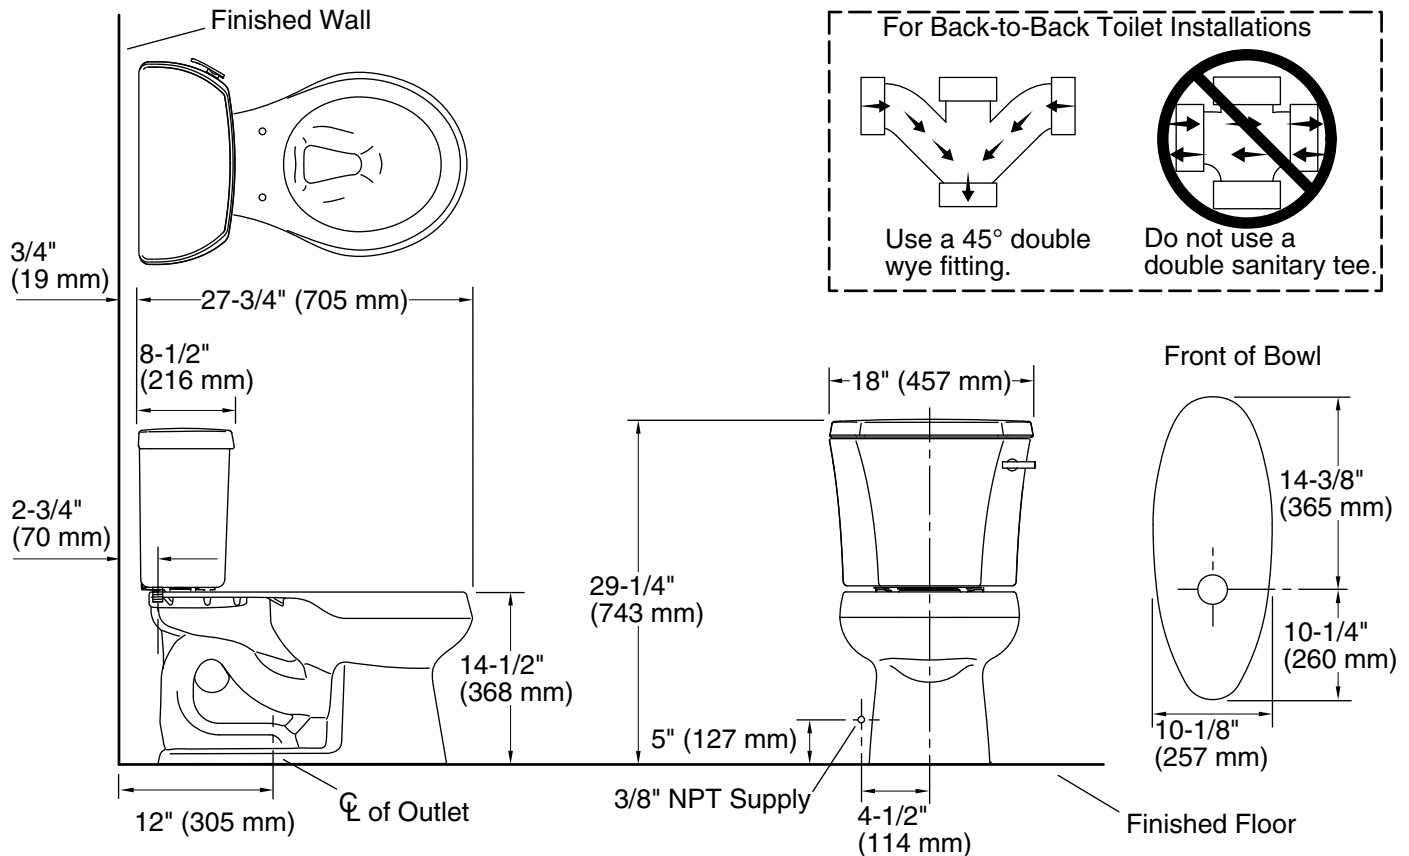

### Features

- Two-piece toilet.
- Round-front bowl offers an ideal solution for smaller baths and powder rooms.
- 1.28 gpf (4.8 lpf).
- Right-hand trip lever included.
- Insuliner® tank liner minimizes condensation on the tank when exposed to high humidity.
- Tank locks included.
- Combination consists of the K-4467-RZ tank and the K-4197 bowl.
- Coordinates with other products in the Wellworth collection.

### Installation

- Standard 12" (305 mm) rough-in.
- Three-bolt installation.
- Seat and supply line sold separately.

#### Technical Information

All product dimensions are nominal.

Toilet type: Two-piece, Floor-mount

Waste Outlet: Floor

Bowl shape: Round-front

Flush type: Class Five®

Trap passageway: 2-1/8" (54 mm)

Water Consumption

Full: 1.28 gpf (4.8 lpf)

Water surface size: 10-1/2" x 7-3/4" (267 mm x 197 mm)

Rim to water surface: 5-1/4" (133 mm)

Rough-in: 12" (305 mm)

Seat-mounting holes: 5-1/2" (140 mm)