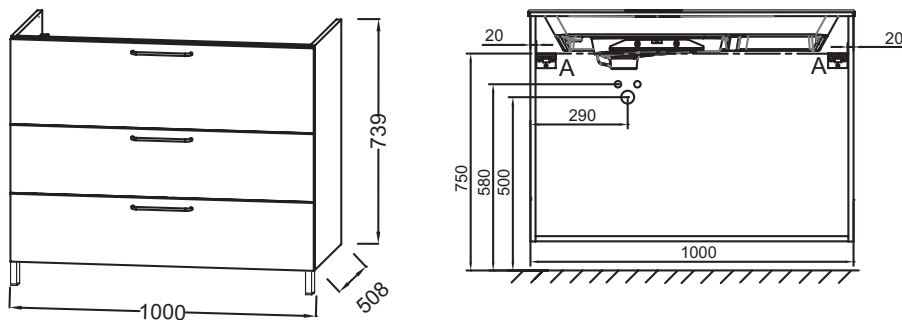

EB2534-R7

Collection: ODÉON RIVE GAUCHE

Finish*:

Main features:

Features

- DIMENSIONS: 100 x 50.80 x 73.90 cm
- MATERIAL: Lacquer or melamine
- NORMS AND REGULATION: NF
- VERSION: Bronze handle
- HANDLE : Attached wire handle
- FIXING: Installer selects fixings set according to wall support

- WEIGHT: 49.7 kg
- INSTALLATION TYPE: Wall-hung
- STORAGE TYPE: Drawer
- PRODUCT INCLUDED: Feet
- INSIDE FINISH: Grey
- ADDITIONAL INFORMATION: tap, vanity top/basin and fixings set not included

Consumer benefits

Technical drawing

Product Specification: Base unit for vanity top 100 cm, 3 drawers, bronze wire handles. EB2534-R7. Collection: ODÉON RIVE GAUCHE. DIMENSIONS: 100 x 50.80 x 73.90 cm. WEIGHT: 49.7 kg. MATERIAL: Lacquer or melamine. INSTALLATION TYPE: Wall-hung. NORMS AND REGULATION: NF. STORAGE TYPE: Drawer. VERSION: Bronze handle. PRODUCT INCLUDED: Feet. HANDLE : Attached wire handle. INSIDE FINISH: Grey. FIXING: Installer selects fixings set according to wall support. ADDITIONAL INFORMATION: tap, vanity top/basin and fixings set not included.