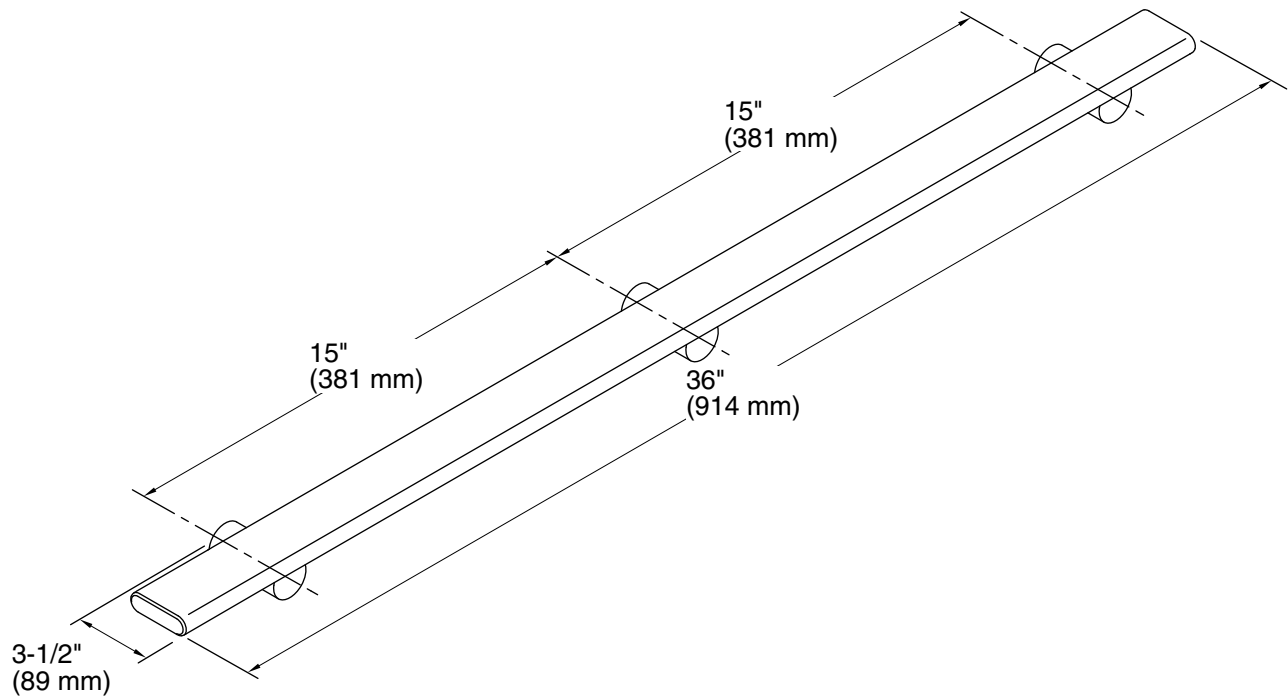

Technical Information

All product dimensions are nominal.

Material: Anodized Aluminum

Notes

Install this product according to the installation guide.

Requires 2x4 backing to be installed.