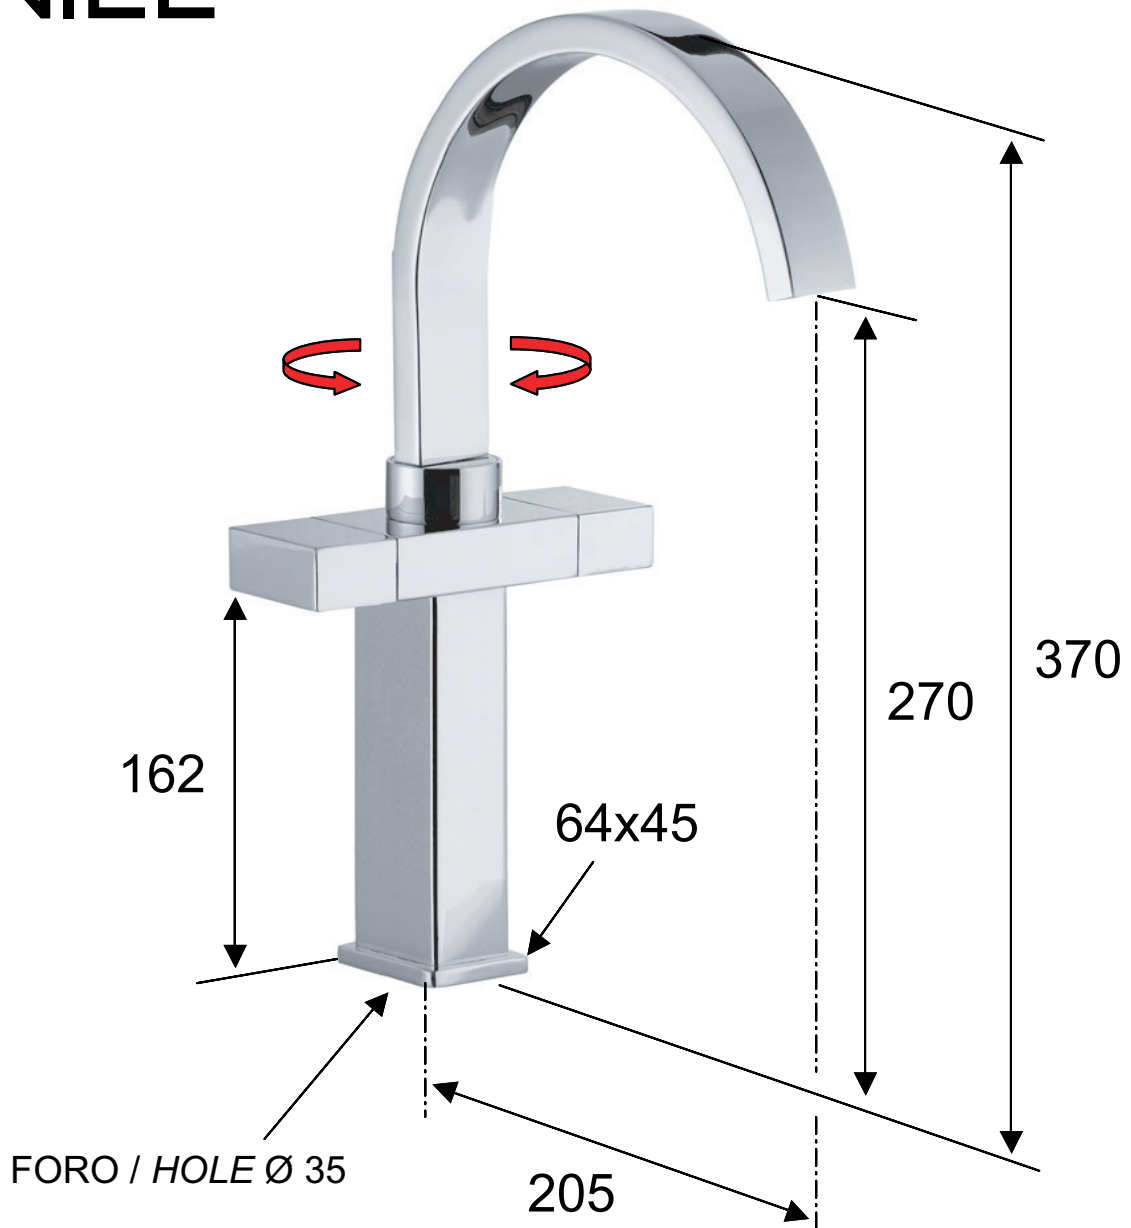

DANIEL

SCHEDA TECNICA TECHNICAL FEATURES

ART. COD.

W5116LS

MATERIALI / MATERIALS

OTTONE CROMATO / CHROME PLATED BRASS

CROMATURA / CHROME PLATING

UNI EN 248