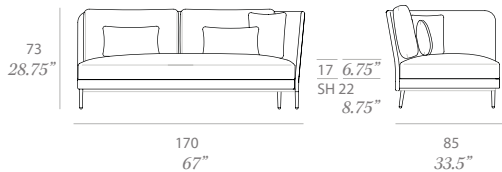

outdoor

Käbu

Right side module / módulo lateral dcho.

Javier Pastor 2014/2019

C771

Module made of high resistance aluminum tube. Possibility of customization through a wide variety of technical fabrics completely suitable for outdoor use. Possibility of creating a wide variety of layouts thanks to the modularity of its elements. 1 loose cushion 17.75"x 17.75" + 2 loose cushion 19.75"x 12.5" included.

Shipment details

Qty	1 module (1 box)
Volume	1,14 m3 / 40.3 ft3
Gross weight	40 kg / 88 lb
Net weight	32 kg / 71 lb
Item dimensions (width x depth x height)	170 x 85 x 73 cm 67" x 33.5" x 28.75"
COM (1, 40 - 1,50 m / 54"-59")	cushions: 4,1 m / 4.5 yd loose cushions: 1,5 m / 1.7 yd