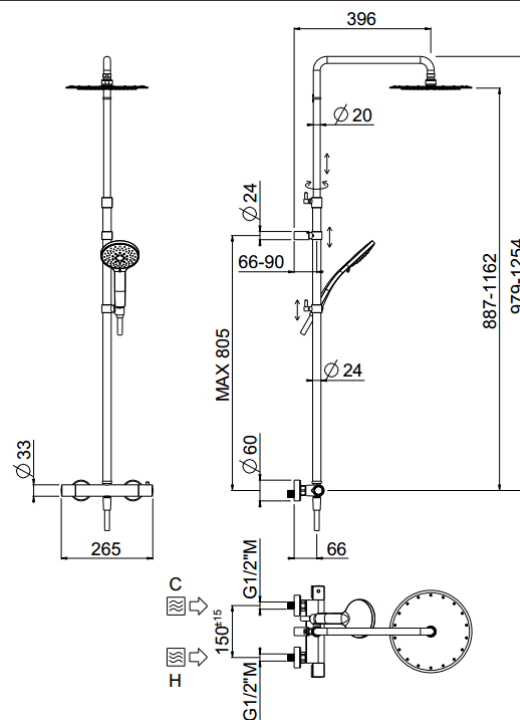

Rigoletto telescopic

Rigoletto telescopic, Stick shower head
00-1848X-N-CRX

TECHNICAL INFORMATION

Bridge telescopic shower column including exposed thermostatic mixer with diverter, turning bar with adjustable mounting. Round shower head, Ø250, non-liming, inspectable and serviceable in chromed stainless steel. 3 jets non-liming shower in ABS. Smooth double anti-torsion PVC flexible hose, cm 150. CHROME

Flow rate:
x rubinetto

PICTURE

SPARE PARTS

ORIC031
T°

ORIC032
2 vie / ways

FEATURES

rain jet

central jet

side jet

double anti-torsion

adjustable
telescopic shower
column

inspectable
round

TECHNICAL DRAWING

FINISHINGS