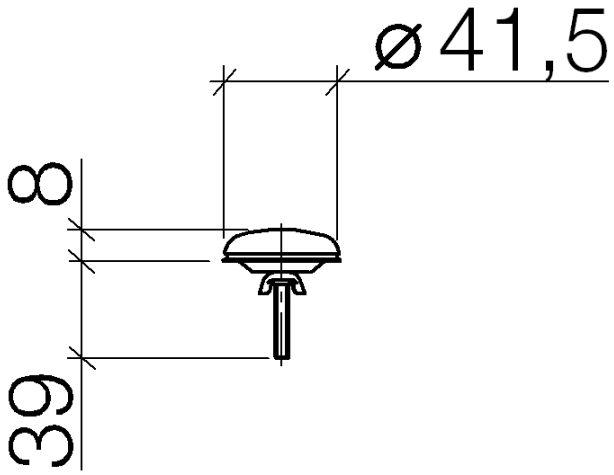

**Cover for tap hole - Brushed Chrome**

IMO

12 715 970

Fits: IMO, LULU, MADISON, MEM, TARA,  
CL.1, LISSÉ, VAIA, META, CYO

	Brushed Chrome	12 715 970-93
	Chrome	12 715 970-00
	brushed chrome	12 715 970-04
	Brushed Platinum	12 715 970-06
	Platinum	12 715 970-08
	Durabress (23kt Gold)	12 715 970-09
	Dark Chrome	12 715 970-19
	Light Gold	12 715 970-26
	Brushed Light Gold	12 715 970-27
	Brushed Durabress (23kt Gold)	12 715 970-28
	Matte Black	12 715 970-33
	Brushed Bronze	12 715 970-42
	Brushed Champagne (22kt Gold)	12 715 970-46
	Champagne (22kt Gold)	12 715 970-47
	Brushed Dark Platinum	12 715 970-99

## Cover for tap hole - Brushed Chrome

---

IMO

12 715 970

12 715 970

12 715 970

Parts for other  
finishes can be found  
here: [Chrome](#)

## Cover for tap hole - Brushed Chrome

---

IMO

12 715 970