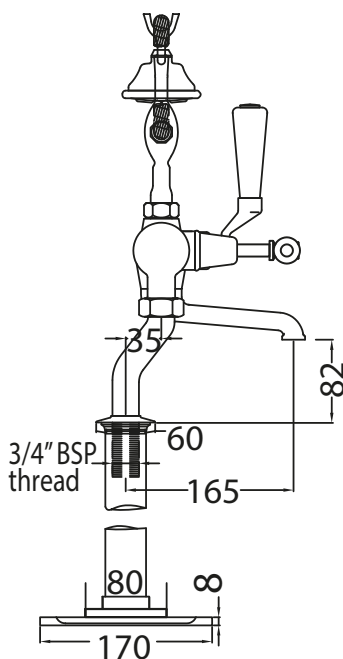

# Catchpole & Rye

Saracens Dairy,  
 Pluckley,  
 Kent. U.K.  
 TN27 0SA.  
 TEL: +44 (0)1233 840840  
 EMAIL: info@catchpoleandrye.com

Product Range:

Taps

Product Name:

La Fontaine Bath Shower Mixer on  
 Standpipes with Floorplate

DIMENSIONAL DATA SHEET  
 DATE: AUGUST 2018

NOTES:  
 DIMENSIONS IN MILLIMETRES.  
 WHILST EVERY EFFORT IS MADE TO ENSURE THE ACCURACY OF THESE DATA SHEETS THEY ARE SUBJECT  
 TO CHANGE WITHOUT NOTICE AS PART OF THE COMPANY'S PRODUCT DEVELOPMENT PROCESS.