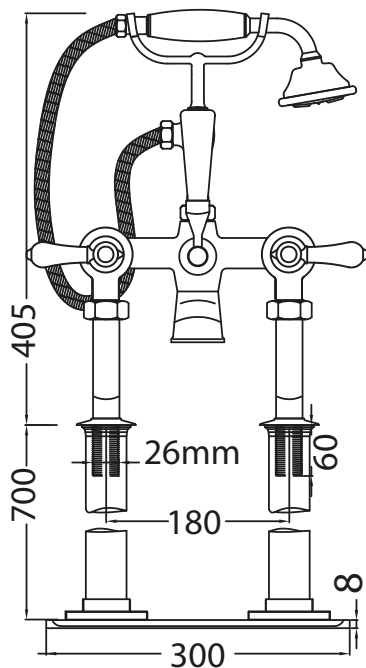

# Catchpole & Rye

Saracens Dairy,  
 Pluckley,  
 Kent. U.K.  
 TN27 0SA.  
 TEL: +44 (0)1233 840840  
 EMAIL: info@catchpoleandrye.com

Product Range:

Taps

Product Name:

La Fontaine Bath Shower Mixer on  
 Standpipes with Floorplate

DIMENSIONAL DATA SHEET  
 DATE: AUGUST 2018

NOTES:  
 DIMENSIONS IN MILLIMETRES.  
 WHILST EVERY EFFORT IS MADE TO ENSURE THE ACCURACY OF THESE DATA SHEETS THEY ARE SUBJECT  
 TO CHANGE WITHOUT NOTICE AS PART OF THE COMPANY'S PRODUCT DEVELOPMENT PROCESS.