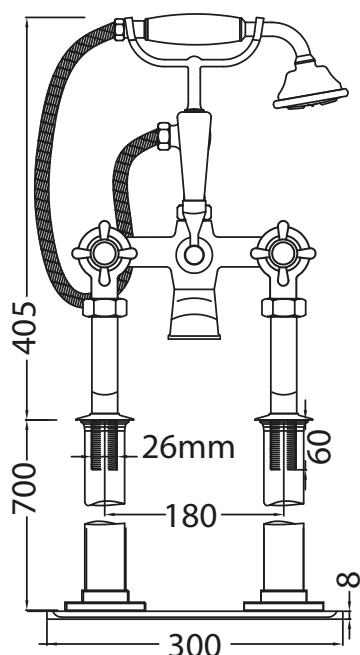

Catchpole & Rye

Saracens Dairy,
Pluckley,
Kent. U.K.
TN27 0SA.
TEL: +44 (0)1233 840840
EMAIL: info@catchpoleandrye.com

Product Range:

Taps

Product Name:

La Loire Bath Shower Mixer on
Standpipes with Floorplate

DIMENSIONAL DATA SHEET

DATE: AUGUST 2018

NOTES:

DIMENSIONS IN MILLIMETRES.

WHILST EVERY EFFORT IS MADE TO ENSURE THE ACCURACY OF THESE DATA SHEETS THEY ARE SUBJECT TO CHANGE WITHOUT NOTICE AS PART OF THE COMPANY'S PRODUCT DEVELOPMENT PROCESS.