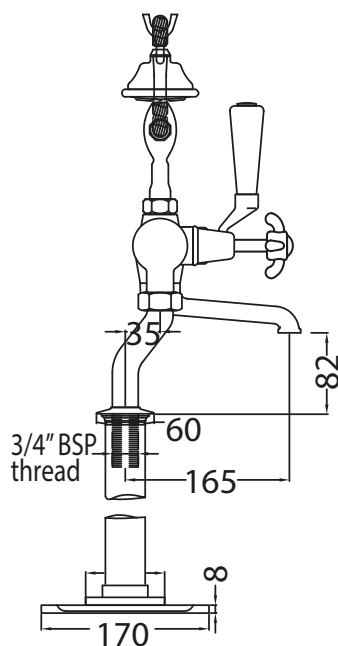

Catchpole & Rye

Saracens Dairy,
Pluckley,
Kent. U.K.
TN27 0SA.
TEL: +44 (0)1233 840840
EMAIL: info@catchpoleandrye.com

Product Range:

Taps

Product Name:

La Loire Bath Shower Mixer on
Standpipes with Floorplate

DIMENSIONAL DATA SHEET

DATE: AUGUST 2018

NOTES:

DIMENSIONS IN MILLIMETRES.

WHILST EVERY EFFORT IS MADE TO ENSURE THE ACCURACY OF THESE DATA SHEETS THEY ARE SUBJECT TO CHANGE WITHOUT NOTICE AS PART OF THE COMPANY'S PRODUCT DEVELOPMENT PROCESS.