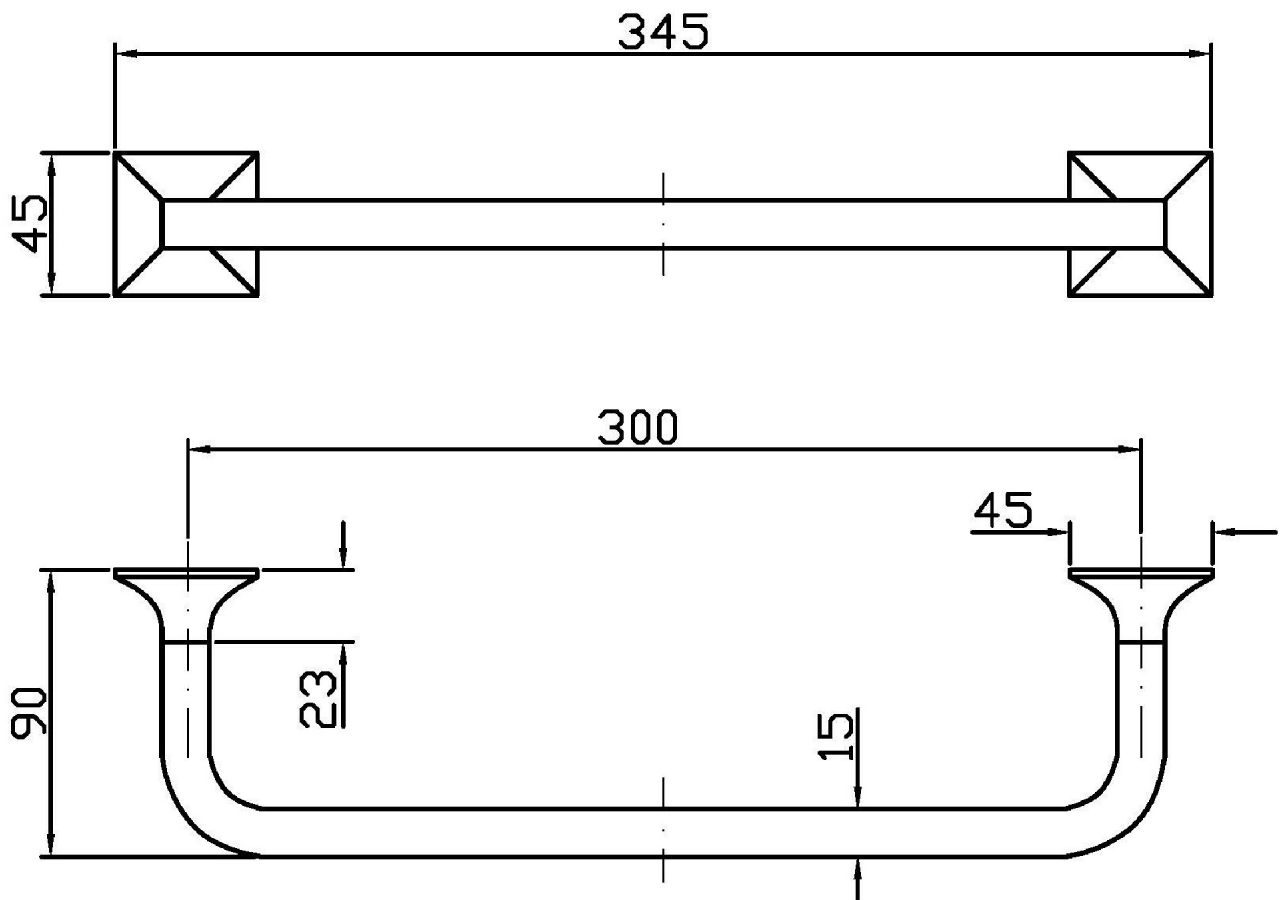

Marchio / Brand ZUCCHETTI

Classe / Class ACC

BELLAGIO

ZAC520

Porta salviette. / Towel holder.

Porta salviette L. 300 mm.

Towel holder length 300 mm.

Finiture / Finishes

			
Cromo / Chrome	Nickel Lucido / Polished Nickel	Oro / Gold	Oro spazzolato / Brushed Gold

BELLAGIO

ZAC520

Disegno Complessivo / Overall Drawing

BELLAGIO

ZAC520**Pesi e Misure / Weights and Sizes**

Peso (Kg) Weight (lb)	0,49 (Kg)	1,08 (lb)
Volume test (dc3) - (in3)	1,99 (dc3)	121,44 (in3)
h (mm) - (in)	55,00 (mm)	2,17 (in)
L1 (mm) - (in)	100,00 (mm)	3,94 (in)
L2 (mm) - (in)	360,00 (mm)	14,17 (in)