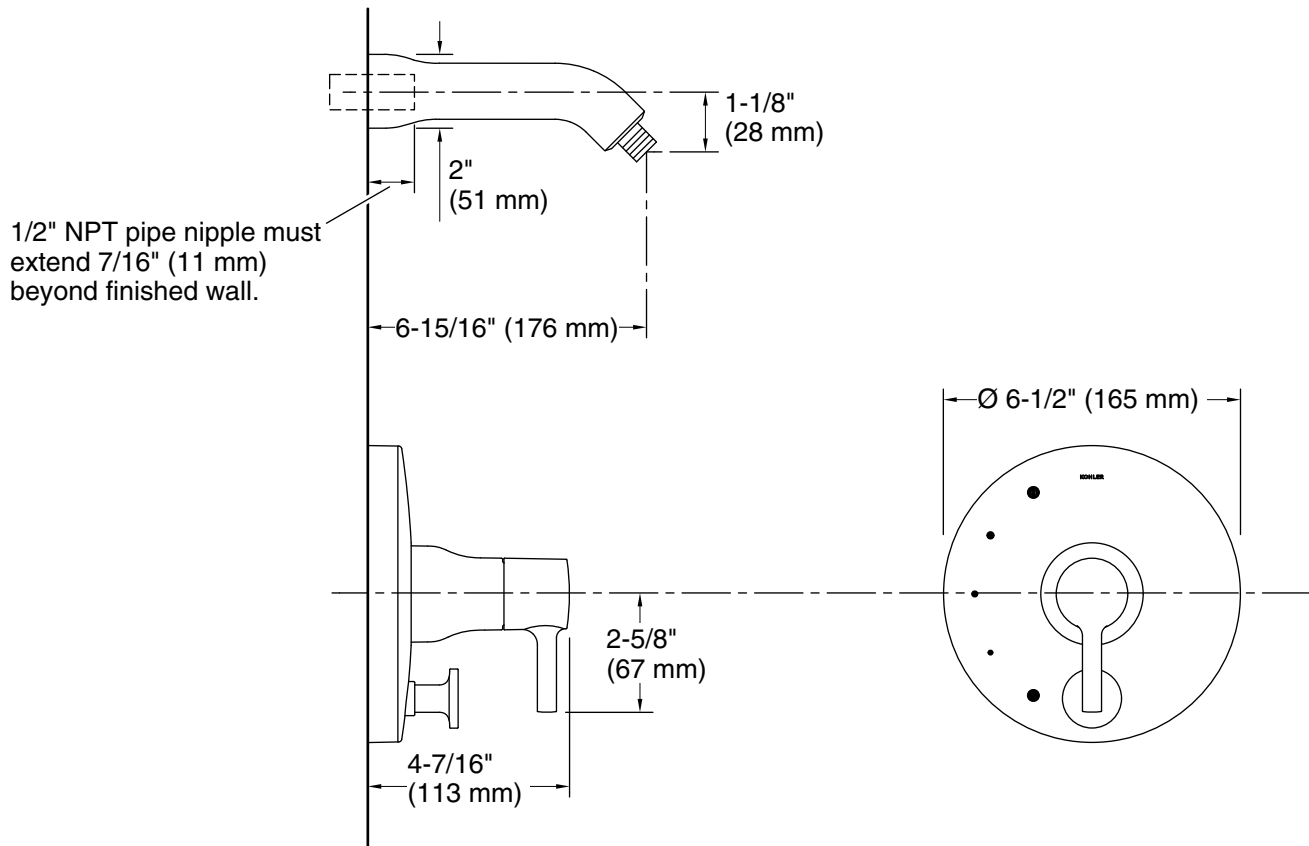

Technical Information

All product dimensions are nominal.

Notes

Install this product in accordance with the installation instructions.

Avoid cross-flow conditions. Do not install shut-off device on either valve outlet.

Install straight pipe or tube drop of 7" (178 mm) to 18" (457 mm) with single elbow between valve and wall-mount spout.