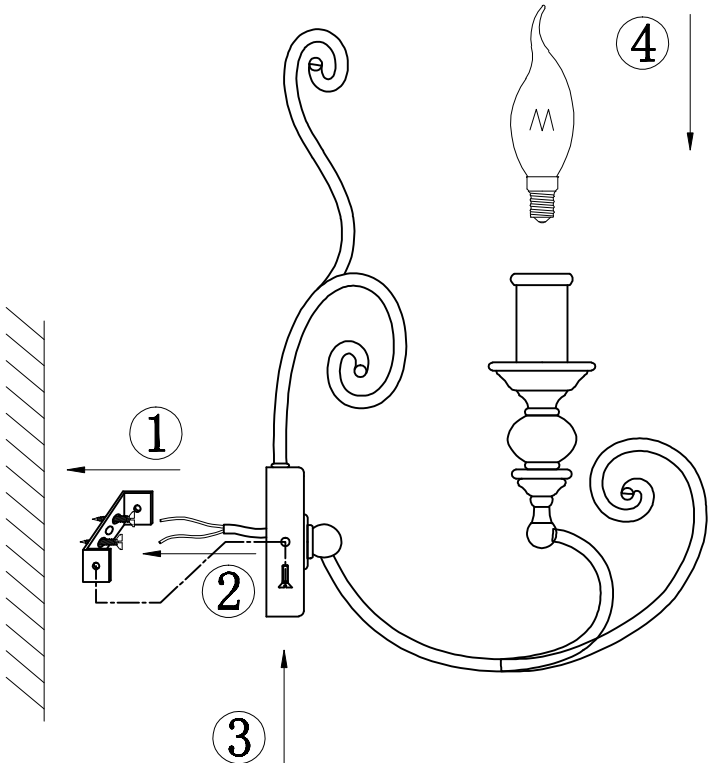

Instruction

Collection: Elegant
Series: Karina
Model: ARM631-WL-01-W
Wall-mounted

1 x E14 (60w)

MAYTONI
DECORATIVE LIGHTING
www.maytoni.de