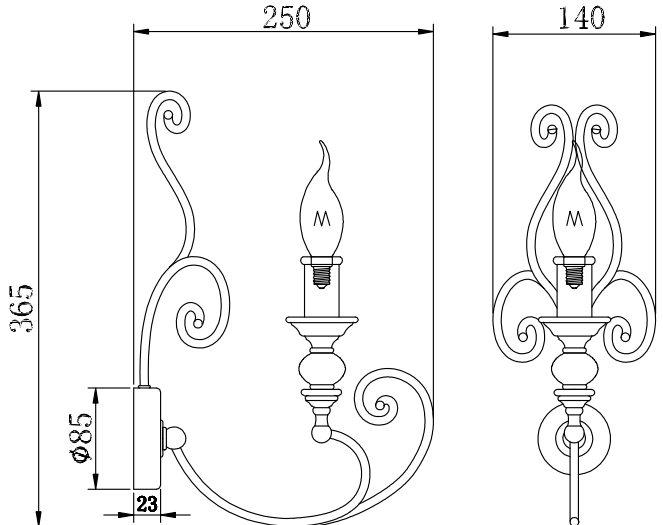

Instruction

Collection: Elegant
Series: Karina
Model: ARM631-WL-01-W
Wall-mounted

1 x E14 (60w)

MAYTONI
DECORATIVE LIGHTING
www.maytoni.de