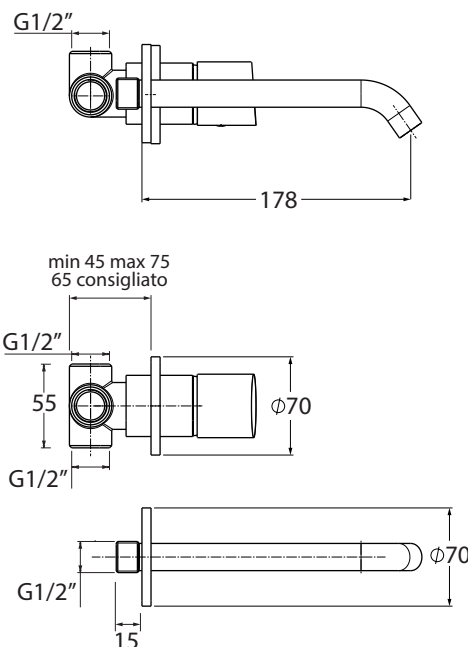

AZ 19TB

con cartuccia ø25 mm

codice
code

Lavabo a parete, bocca tonda 180 mm
180 mm wall-mounted, round spout

AZ 19TB

CM box 40x20 x h7

kg 1,3

scala/scale 1:5 dimensioni/dimensions in mm

Rubinetteria. Taps.

TECHNICAL SHEET n°: 01	DESIGNER: ANGELETTI RUZZA	CODE: AZ 19TB	Azzurra sanitari in ceramica S.p.a. via Civita Castellana snc 01030 Castel S.Elia (VT) - ITALY Tel. +39.0761 518155 Fax. +39.0761 514560	
SHEET FORMAT: A4	ISO	REVISION: 02	SCALE: 1:5	DATE: 09/10/2019
REGULATIONS				
All the measurements respect the tolerances provided by the "AZZURRA QUALITY GUIDELINES".				