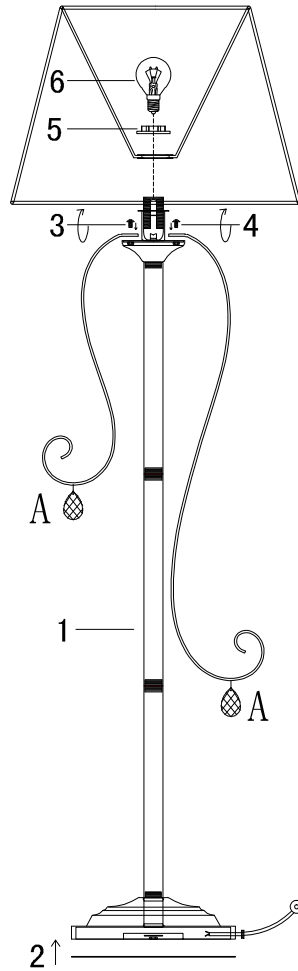

# INSTRUCTION

Model: FR2020-FL-01-CH  
FLOOR LAMP

1 X E14 (40W)

FREYA-LIGHT.COM