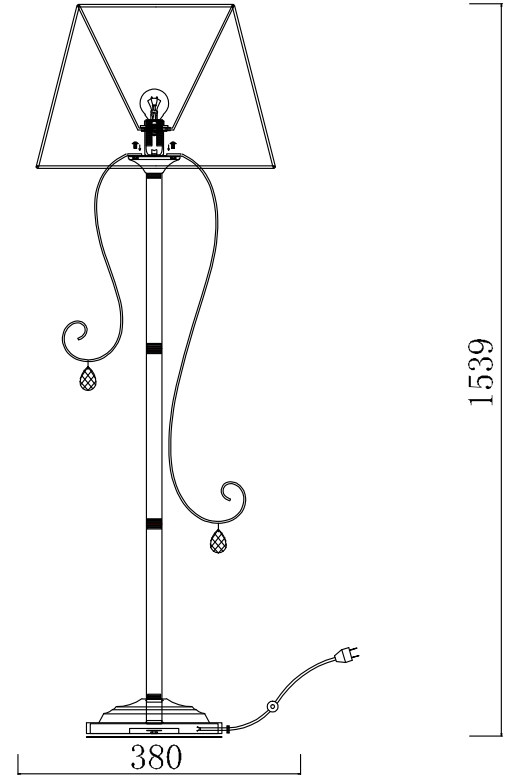

# INSTRUCTION

Model: FR2020-FL-01-CH  
FLOOR LAMP

1 X E14 (40W)

FREYA-LIGHT.COM